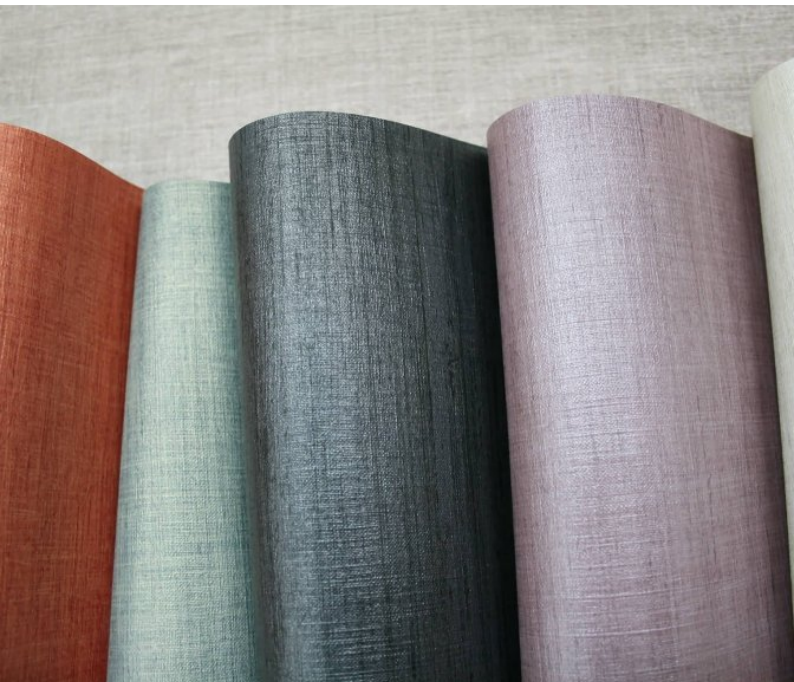

Timeless metallic finishes, for a classic design scheme. For further information, please contact customer services on 03705 117 118.

Product Details

Design:	Vita
SKU:	01C21
Colour Description:	Blue
Width:	130 cm
Length:	30 m
Sold By:	Per linear metre
Construction Type:	Fabric backed Vinyl
Backer:	Non woven polyester
Weight:	410gsm Type I (18oz)
Fire rating:	Euro Class B-s2,d0 Other Fire Certifications available include Russian GOST, Australian AS 5637.1, Chinese 8624