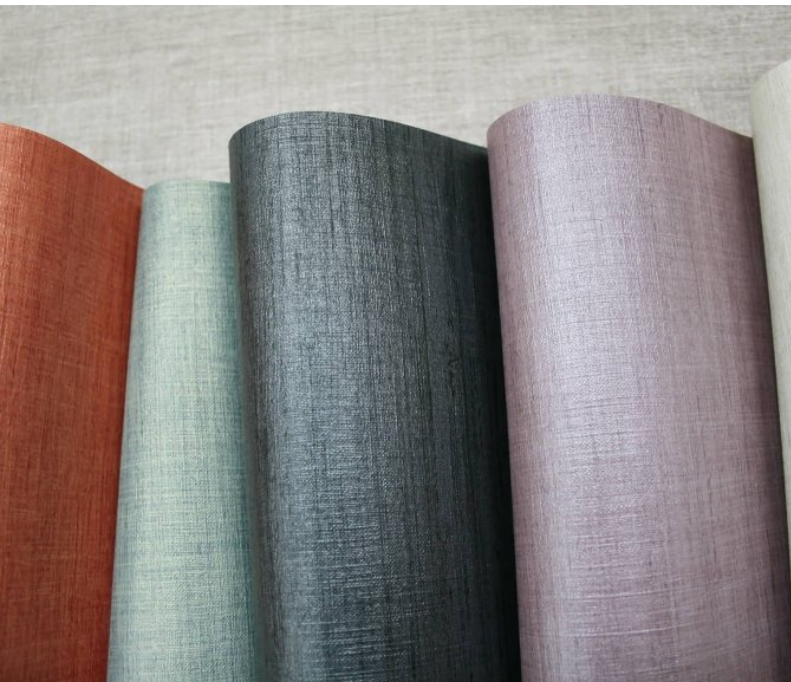

Timeless metallic finishes, for a classic design scheme. For further information, please contact customer services on 03705 117 118.

Product Details

Design:	Vita
SKU:	01C16
Colour Description:	Taupe
Width:	130 cm
Length:	30 m
Sold By:	Per linear metre
Construction Type:	Fabric backed Vinyl
Backer:	Non woven polyester
Weight:	410gsm Type I (18oz)
Fire rating:	Euro Class B-s2,d0 Other Fire Certifications available include Russian GOST, Australian AS 5637.1, Chinese 8624