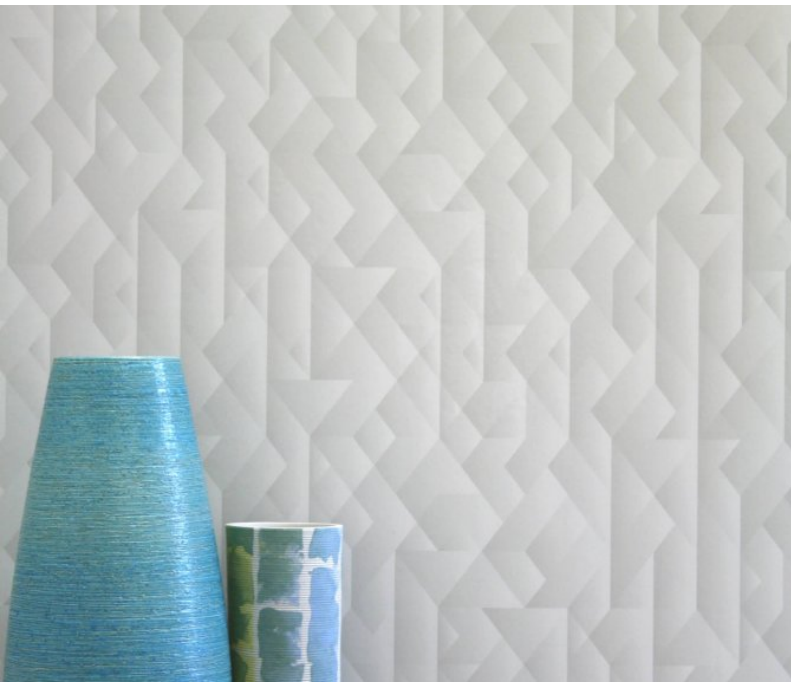

For further information please contact customer services on 03705 117 118.

Product Details

Design:	Shadow
SKU:	01C02
Colour Description:	Grey
Width:	130 cm
Length:	30 m
Sold By:	Per linear metre
Construction Type:	Fabric backed Vinyl
Backer:	Non woven polyester
Weight:	360 gsm
Fire rating:	Euro Class B-s2,d0 Other Fire Certifications available include Russian GOST, Australian AS 5637.1, Chinese 8624

AVAILABLE COLOURWAYS IN THIS DESIGN

To view the full range of colourways available in this design, please search 'Shadow' using the search function tool on the Muraspec website.

OVERLAP & TRIM

BY STRAIGHT HANGING