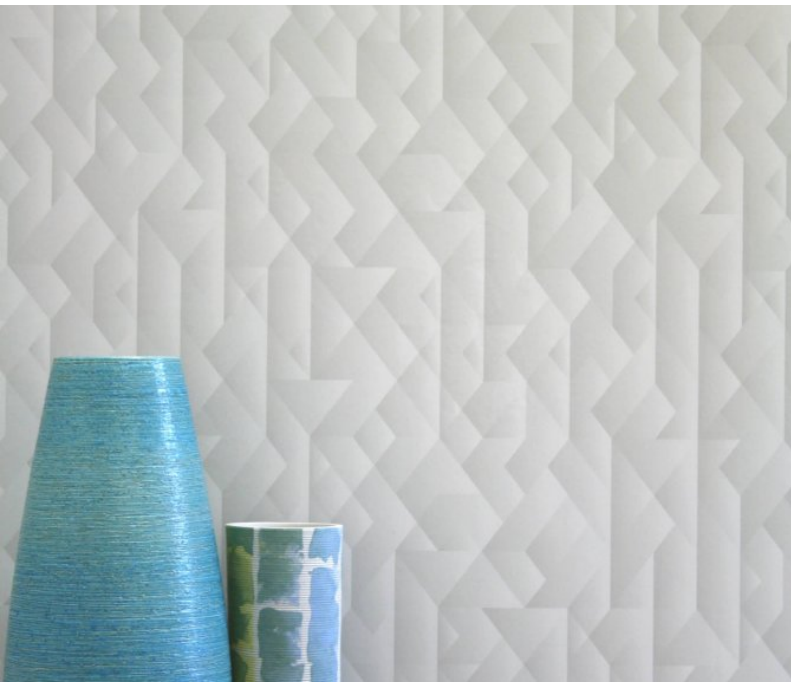

For further information please contact customer services on 03705 117 118.

Product Details

| | |
|----------------------------|---|
| Design: | Shadow |
| SKU: | 01C01 |
| Colour Description: | Grey |
| Width: | 130 cm |
| Length: | 30 m |
| Sold By: | Per linear metre |
| Construction Type: | Fabric backed Vinyl |
| Backer: | Non woven polyester |
| Weight: | 360 gsm |
| Fire rating: | Euro Class B-s2,d0 Other Fire Certifications available include Russian GOST, Australian AS 5637.1, Chinese 8624 |

AVAILABLE COLOURWAYS IN THIS DESIGN

To view the full range of colourways available in this design, please search 'Shadow' using the search function tool on the Muraspec website.

OVERLAP & TRIM

BY STRAIGHT HANGING