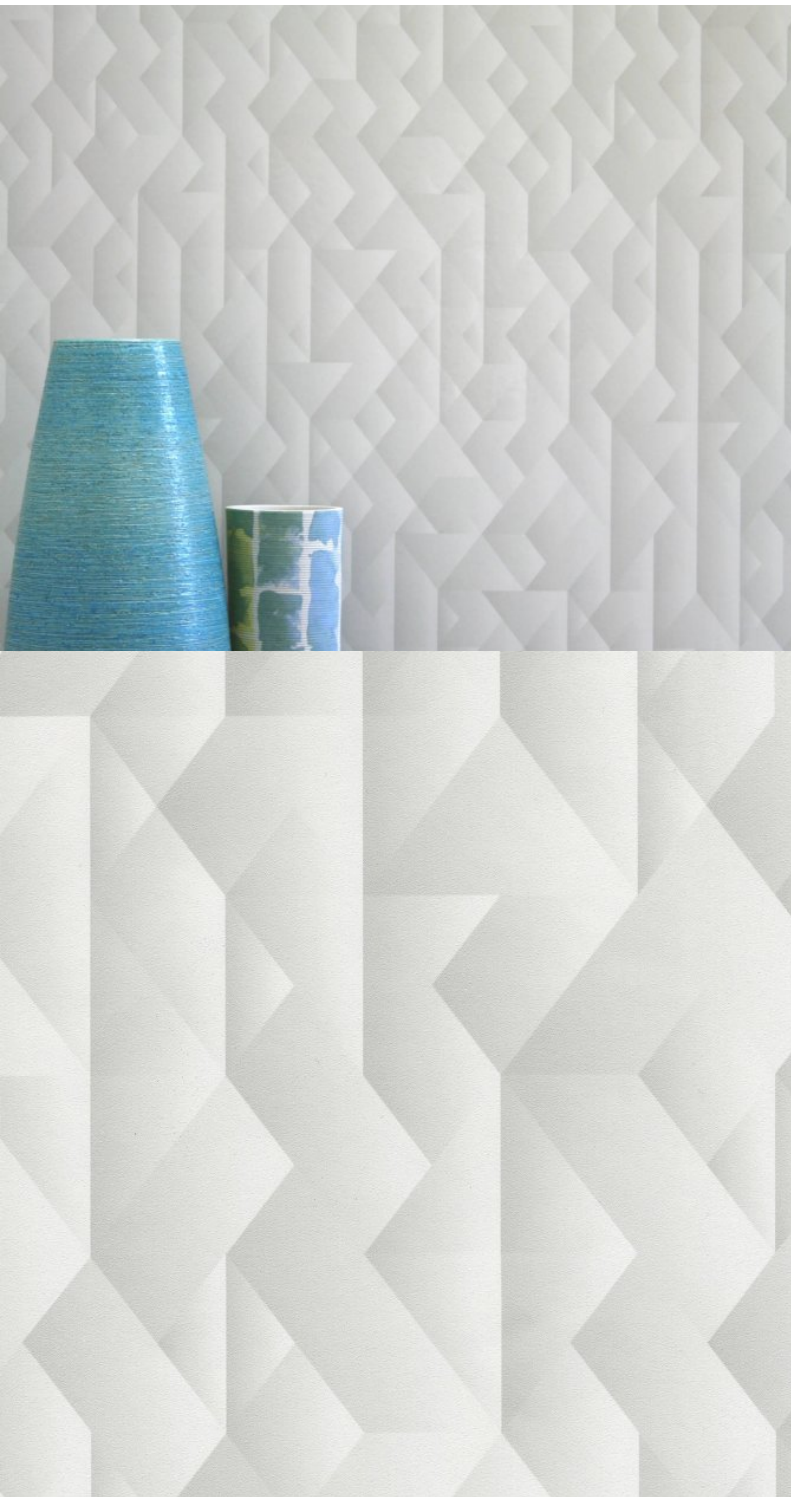

### Product Details

<b>Design:</b>	Solitaire
<b>SKU:</b>	01B98
<b>Colour Description:</b>	Grey
<b>Width:</b>	130 cm
<b>Length:</b>	30 m
<b>Sold By:</b>	Per linear metre
<b>Construction Type:</b>	Fabric backed Vinyl
<b>Backer:</b>	Non woven polyester
<b>Weight:</b>	360 gsm
<b>Fire rating:</b>	Euro Class B