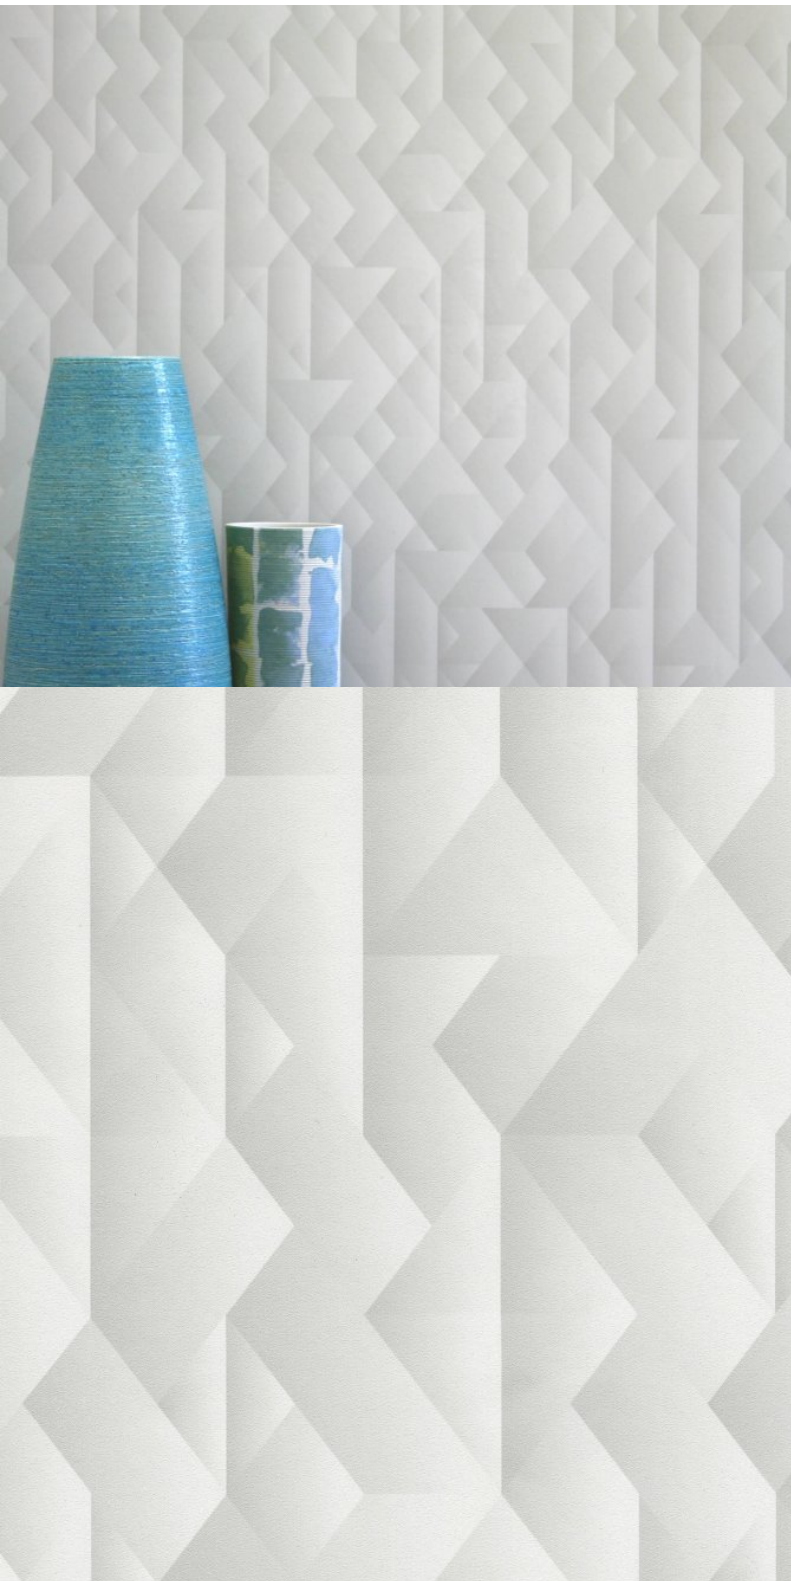

For further information please contact customer services on 03705 117 118.

Product Details

Design:	Solitaire
SKU:	01B98
Colour Description:	Grey
Width:	130 cm
Length:	30 m
Sold By:	Per linear metre
Construction Type:	Fabric backed Vinyl
Backer:	Non woven polyester
Weight:	360 gsm
Fire rating:	Euro Class B-s2,d0 Other Fire Certifications available include Russian GOST, Australian AS 5637.1, Chinese 8624

AVAILABLE COLOURWAYS IN THIS DESIGN

To view the full range of colourways available in this design, please search 'Solitaire' using the search function tool on the Muraspec website.

OVERLAP & TRIM

BY STRAIGHT HANGING