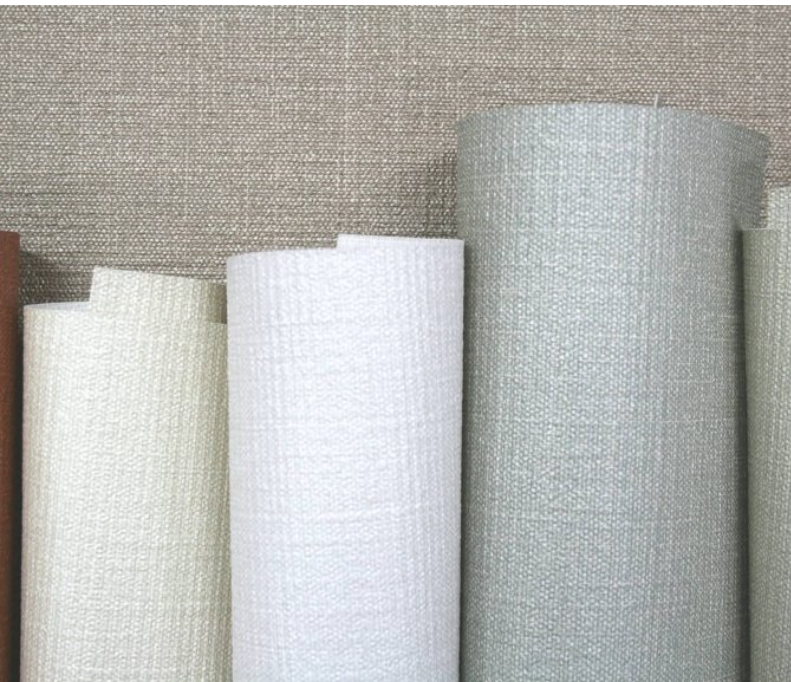

For further information please contact customer services on 03705 117 118.

Product Details

Design:	Venice
SKU:	01B53
Colour Description:	Cream
Width:	130 cm
Length:	30 m
Sold By:	Per linear metre
Construction Type:	Fabric backed Vinyl
Backer:	Osnaburg
Weight:	455gsm Type II (20oz)
Fire rating:	Euro Class B-s2,d0 Other Fire Certifications available include Russian GOST, Australian AS 5637.1, Chinese 8624

CE COMPLIANT

CONTAINS BIOCIDES

Hanging Information

Pattern Repeat:	0cm
Pattern Offset:	0cm
Pattern Overlap:	5cm
Recommended Adhesive:	Murabond Heavy. On dry lining use Murabond Easy Strip. On sealed surfaces use Murabond Sealed Surface Adhesive. For other surfaces contact Customer Services on 03705 117 118.

AVAILABLE COLOURWAYS IN THIS DESIGN

To view the full range of colourways available in this design, please search 'Venice' using the search function tool on the Muraspec website.

OVERLAP & TRIM

BY REVERSE HANGING