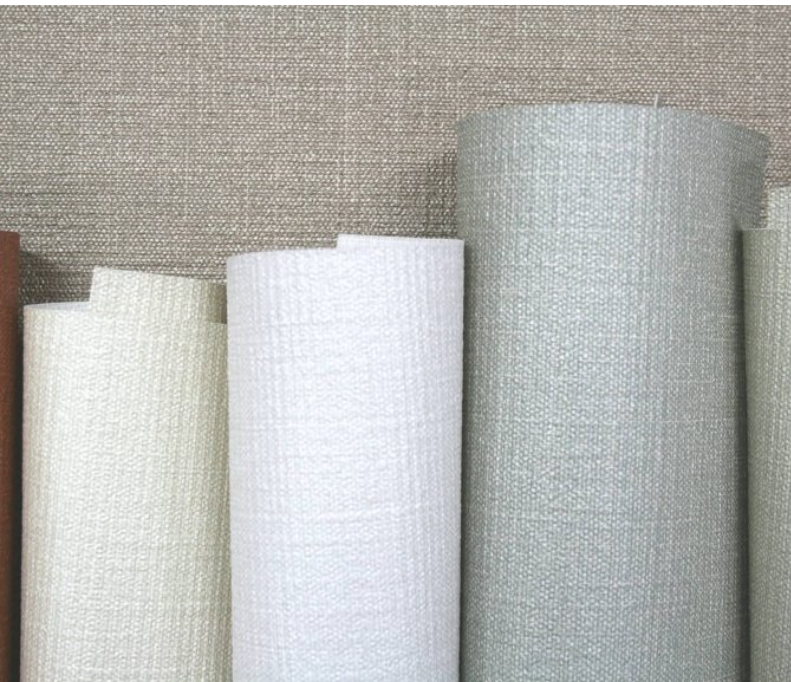

For further information please contact customer services on 03705 117 118.

Product Details

Design:	Venice
SKU:	01B51
Colour Description:	Taupe
Width:	130 cm
Length:	30 m
Sold By:	Per linear metre
Construction Type:	Fabric backed Vinyl
Backer:	Osnaburg
Weight:	455gsm Type II (20oz)
Fire rating:	Euro Class B-s2,d0 Other Fire Certifications available include Russian GOST, Australian AS 5637.1, Chinese 8624

CE COMPLIANT

CONTAINS BIOCIDES

Hanging Information

Pattern Repeat:	0cm
Pattern Offset:	0cm
Pattern Overlap:	5cm
Recommended Adhesive:	Murabond Heavy. On dry lining use Murabond Easy Strip. On sealed surfaces use Murabond Sealed Surface Adhesive. For other surfaces contact Customer Services on 03705 117 118.

AVAILABLE COLOURWAYS IN THIS DESIGN

To view the full range of colourways available in this design, please search 'Venice' using the search function tool on the Muraspec website.

OVERLAP & TRIM

BY REVERSE HANGING