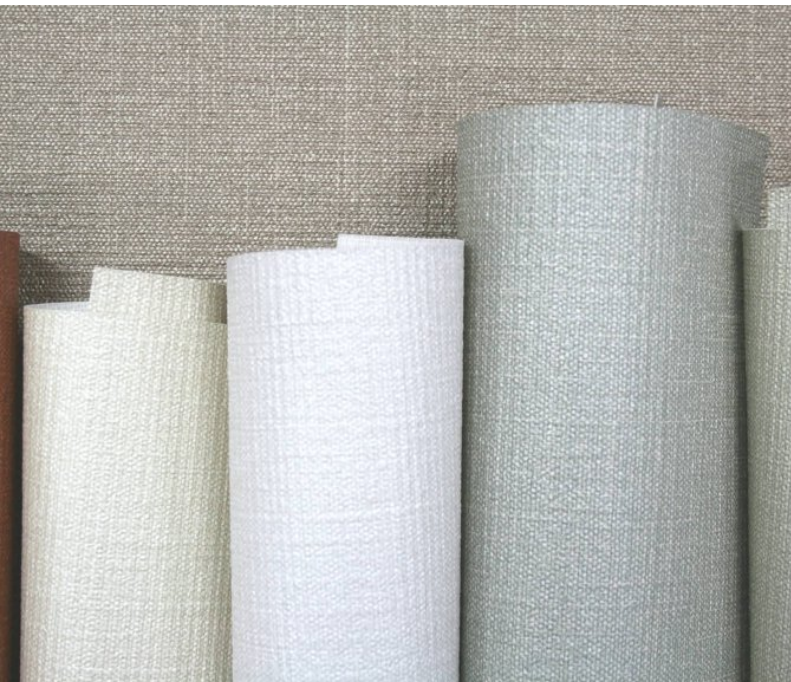

For further information please contact customer services on 03705 117 118.

Product Details

Design:	Venice
SKU:	01B48
Colour Description:	White
Width:	130 cm
Length:	30 m
Sold By:	Per linear metre
Construction Type:	Fabric backed Vinyl
Backer:	Osnaburg
Weight:	455gsm Type II (20oz)
Fire rating:	Euro Class B-s2,d0 Other Fire Certifications available include Russian GOST, Australian AS 5637.1, Chinese 8624

CE COMPLIANT

CONTAINS BIOCIDES

Hanging Information

Pattern Repeat:	0cm
Pattern Offset:	0cm
Pattern Overlap:	5cm
Recommended Adhesive:	Murabond Heavy. On dry lining use Murabond Easy Strip. On sealed surfaces use Murabond Sealed Surface Adhesive. For other surfaces contact Customer Services on 03705 117 118.

AVAILABLE COLOURWAYS IN THIS DESIGN

To view the full range of colourways available in this design, please search 'Venice' using the search function tool on the Muraspec website.

OVERLAP & TRIM

BY REVERSE HANGING