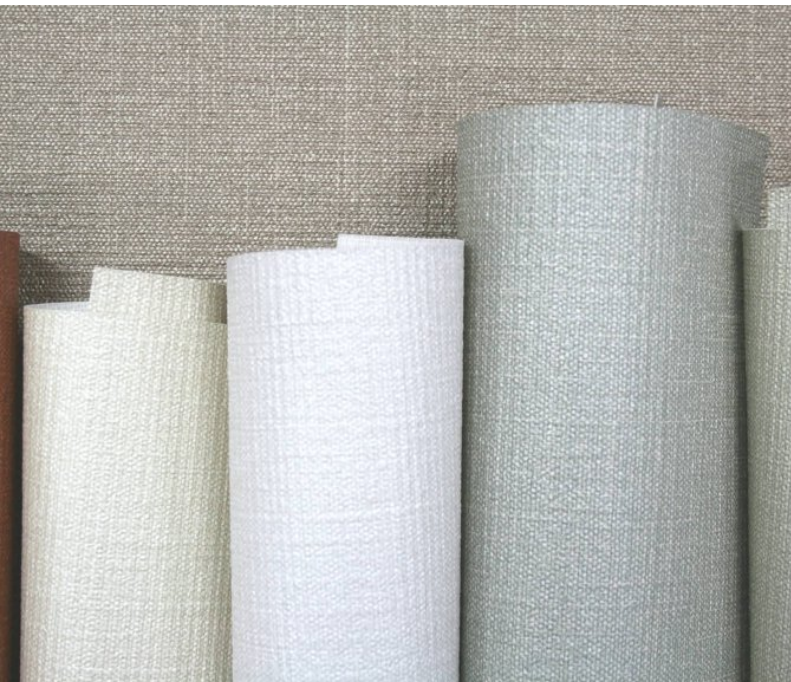

For further information please contact customer services on 03705 117 118.

Product Details

Design:	Venice
SKU:	01B47
Colour Description:	Cream
Width:	130 cm
Length:	30 m
Sold By:	Per linear metre
Construction Type:	Fabric backed Vinyl
Backer:	Osnaburg
Weight:	455gsm Type II (20oz)
Fire rating:	Euro Class B-s2,d0 Other Fire Certifications available include Russian GOST, Australian AS 5637.1, Chinese 8624

CE COMPLIANT

CONTAINS BIOCIDES

Hanging Information

Pattern Repeat:	0cm
Pattern Offset:	0cm
Pattern Overlap:	5cm
Recommended Adhesive:	Murabond Heavy. On dry lining use Murabond Easy Strip. On sealed surfaces use Murabond Sealed Surface Adhesive. For other surfaces contact Customer Services on 03705 117 118.

AVAILABLE COLOURWAYS IN THIS DESIGN

To view the full range of colourways available in this design, please search 'Venice' using the search function tool on the Muraspec website.

OVERLAP & TRIM

BY REVERSE HANGING