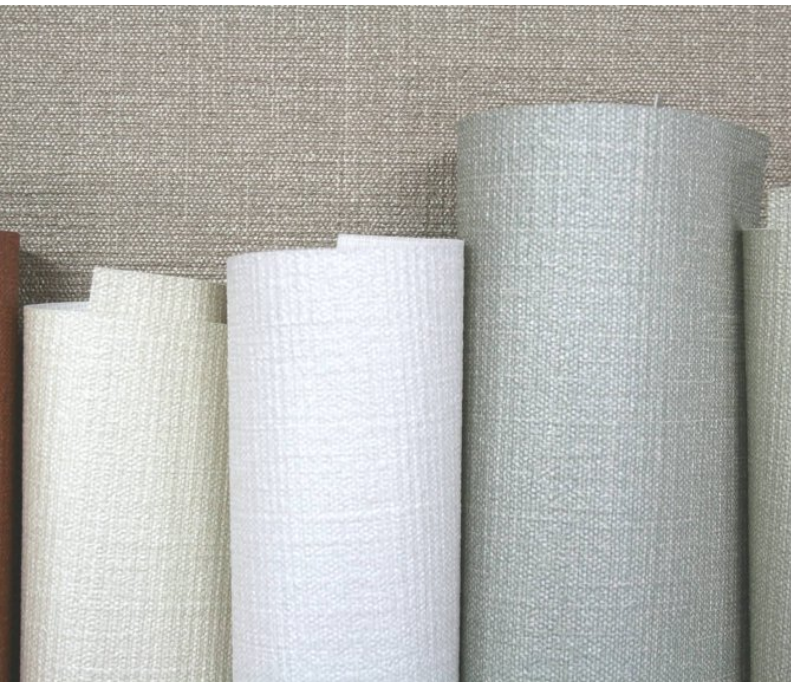

For further information please contact customer services on 03705 117 118.

Product Details

Design:	Venice
SKU:	01B44
Colour Description:	Taupe
Width:	130 cm
Length:	30 m
Sold By:	Per linear metre
Construction Type:	Fabric backed Vinyl
Backer:	Osnaburg
Weight:	455gsm Type II (20oz)
Fire rating:	Euro Class B-s2,d0 Other Fire Certifications available include Russian GOST, Australian AS 5637.1, Chinese 8624

CE COMPLIANT

CONTAINS BIOCIDES

Hanging Information

Pattern Repeat:	0cm
Pattern Offset:	0cm
Pattern Overlap:	5cm
Recommended Adhesive:	Murabond Heavy. On dry lining use Murabond Easy Strip. On sealed surfaces use Murabond Sealed Surface Adhesive. For other surfaces contact Customer Services on 03705 117 118.

AVAILABLE COLOURWAYS IN THIS DESIGN

To view the full range of colourways available in this design, please search 'Venice' using the search function tool on the Muraspec website.

OVERLAP & TRIM

BY REVERSE HANGING