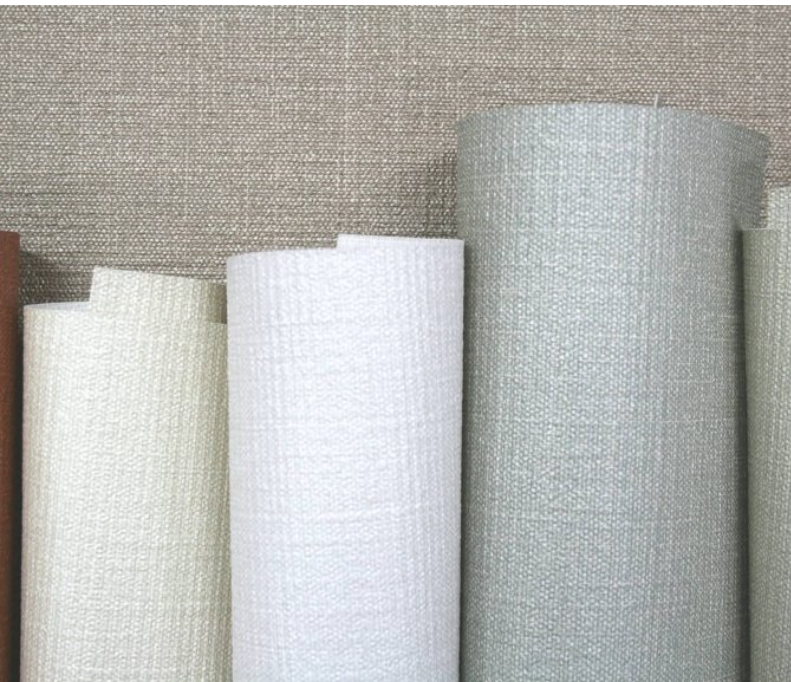

For further information please contact customer services on 03705 117 118.

Product Details

Design:	Venice
SKU:	01B43
Colour Description:	Taupe
Width:	130 cm
Length:	30 m
Sold By:	Per linear metre
Construction Type:	Fabric backed Vinyl
Backer:	Osnaburg
Weight:	455gsm Type II (20oz)
Fire rating:	Euro Class B-s2,d0 Other Fire Certifications available include Russian GOST, Australian AS 5637.1, Chinese 8624

CE COMPLIANT

CONTAINS BIOCIDES

Hanging Information

Pattern Repeat:	0cm
Pattern Offset:	0cm
Pattern Overlap:	5cm
Recommended Adhesive:	Murabond Heavy. On dry lining use Murabond Easy Strip. On sealed surfaces use Murabond Sealed Surface Adhesive. For other surfaces contact Customer Services on 03705 117 118.

AVAILABLE COLOURWAYS IN THIS DESIGN

To view the full range of colourways available in this design, please search 'Venice' using the search function tool on the Muraspec website.

OVERLAP & TRIM

BY REVERSE HANGING