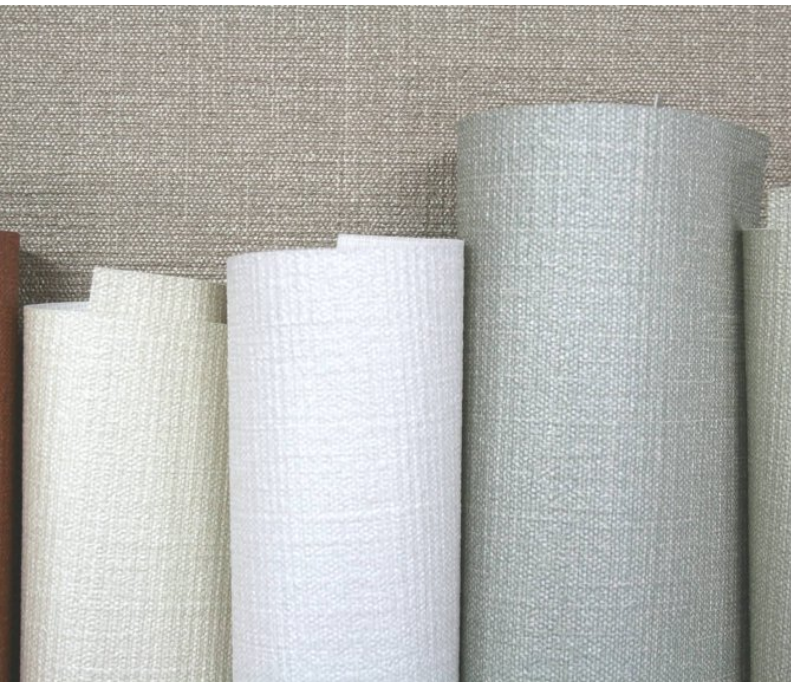

For further information please contact customer services on 03705 117 118.

Product Details

Design:	Venice
SKU:	01B42
Colour Description:	Green
Width:	130 cm
Length:	30 m
Sold By:	Per linear metre
Construction Type:	Fabric backed Vinyl
Backer:	Osnaburg
Weight:	455gsm Type II (20oz)
Fire rating:	Euro Class B-s2,d0 Other Fire Certifications available include Russian GOST, Australian AS 5637.1, Chinese 8624

CE COMPLIANT

CONTAINS BIOCIDES

Hanging Information

Pattern Repeat:	0cm
Pattern Offset:	0cm
Pattern Overlap:	5cm
Recommended Adhesive:	Murabond Heavy. On dry lining use Murabond Easy Strip. On sealed surfaces use Murabond Sealed Surface Adhesive. For other surfaces contact Customer Services on 03705 117 118.

AVAILABLE COLOURWAYS IN THIS DESIGN

To view the full range of colourways available in this design, please search 'Venice' using the search function tool on the Muraspec website.

OVERLAP & TRIM

BY REVERSE HANGING