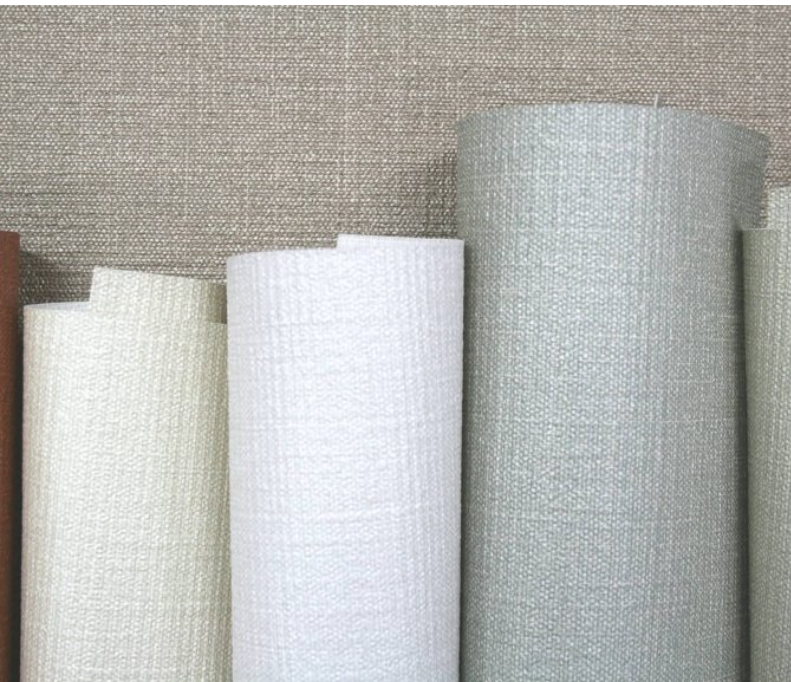

For further information please contact customer services on 03705 117 118.

Product Details

Design:	Venice
SKU:	01B41
Colour Description:	Blue
Width:	130 cm
Length:	30 m
Sold By:	Per linear metre
Construction Type:	Fabric backed Vinyl
Backer:	Osnaburg
Weight:	455gsm Type II (20oz)
Fire rating:	Euro Class B-s2,d0 Other Fire Certifications available include Russian GOST, Australian AS 5637.1, Chinese 8624

CE COMPLIANT

CONTAINS BIOCIDES

Hanging Information

Pattern Repeat:	0cm
Pattern Offset:	0cm
Pattern Overlap:	5cm
Recommended Adhesive:	Murabond Heavy. On dry lining use Murabond Easy Strip. On sealed surfaces use Murabond Sealed Surface Adhesive. For other surfaces contact Customer Services on 03705 117 118.

AVAILABLE COLOURWAYS IN THIS DESIGN

To view the full range of colourways available in this design, please search 'Venice' using the search function tool on the Muraspec website.

OVERLAP & TRIM

BY REVERSE HANGING