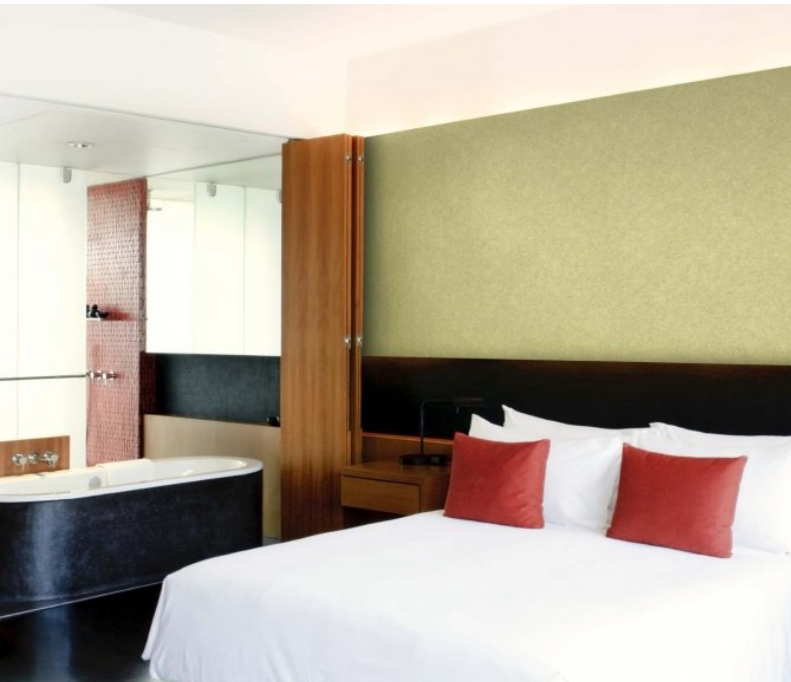

An ethereal design, Saturn is the perfect magical touch to your interior design scheme. For further information, please contact customer services on 03705 117 118.

Product Details

Design:	Saturn
SKU:	01B19
Colour Description:	Bronze
Width:	130 cm
Length:	30 m
Sold By:	Per linear metre
Construction Type:	Fabric backed Vinyl
Backer:	Osnaburg
Weight:	455gsm Type II (20oz)
Fire rating:	Euro Class B-s2,d0 Other Fire Certifications available include Russian GOST, Australian AS 5637.1, Chinese 8624