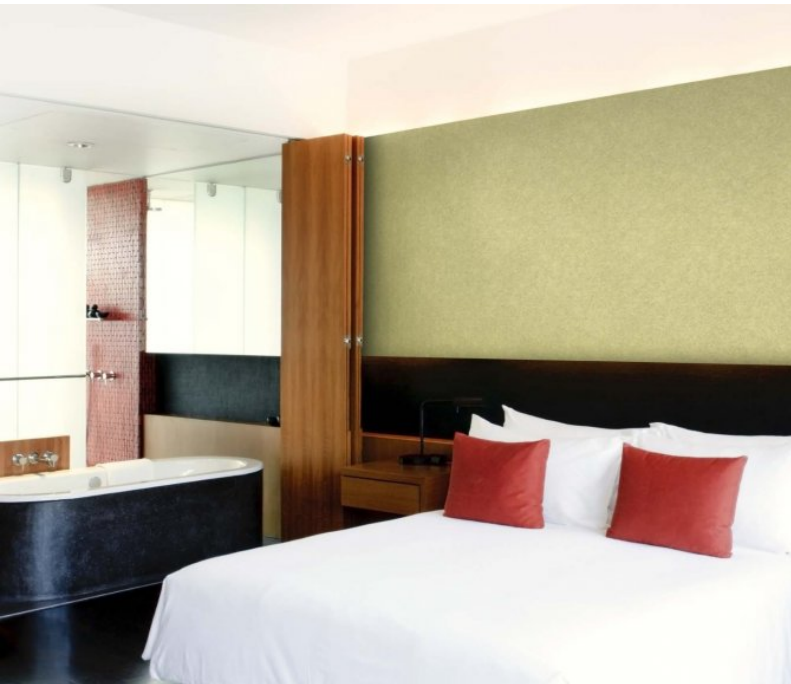

An ethereal design, Saturn is the perfect magical touch to your interior design scheme. For further information, please contact customer services on 03705 117 118.

Product Details

Design:	Saturn
SKU:	01B14
Colour Description:	Gold
Width:	130 cm
Length:	30 m
Sold By:	Per linear metre
Construction Type:	Fabric backed Vinyl
Backer:	Osnaburg
Weight:	455gsm Type II (20oz)
Fire rating:	Euro Class B-s2,d0 Other Fire Certifications available include Russian GOST, Australian AS 5637.1, Chinese 8624