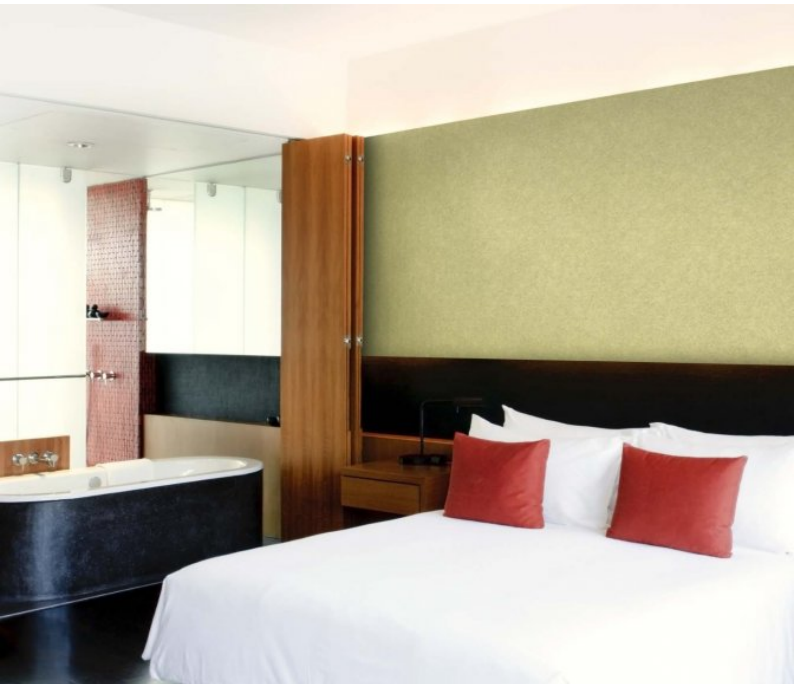

An ethereal design, Saturn is the perfect magical touch to your interior design scheme. For further information, please contact customer services on 03705 117 118.

Product Details

<b>Design:</b>	Saturn
<b>SKU:</b>	01B09
<b>Colour Description:</b>	Taupe
<b>Width:</b>	130 cm
<b>Length:</b>	30 m
<b>Sold By:</b>	Per linear metre
<b>Construction Type:</b>	Fabric backed Vinyl
<b>Backer:</b>	Osnaburg
<b>Weight:</b>	455gsm Type II (20oz)
<b>Fire rating:</b>	Euro Class B-s2,d0 Other Fire Certifications available include Russian GOST, Australian AS 5637.1, Chinese 8624