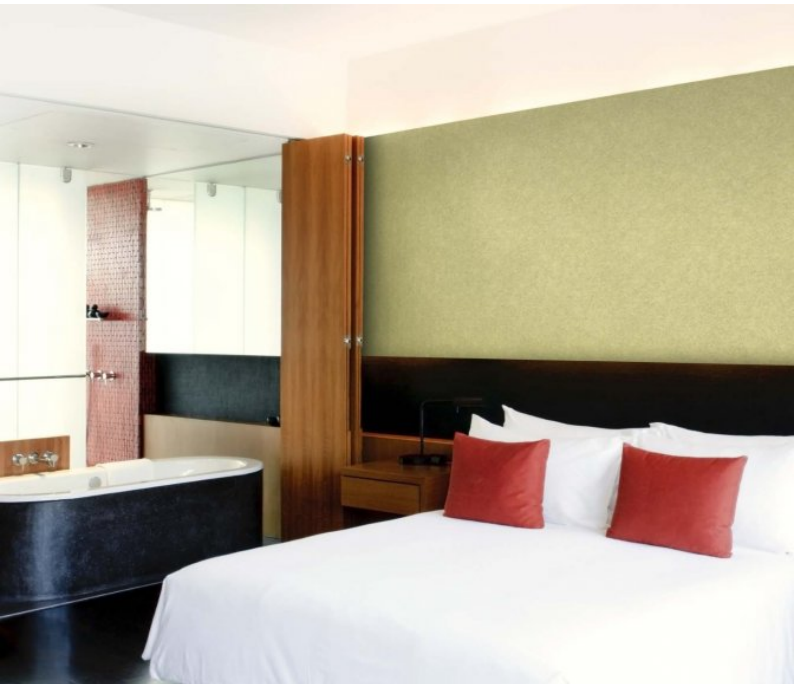

An ethereal design, Saturn is the perfect magical touch to your interior design scheme. For further information, please contact customer services on 03705 117 118.

Product Details

Design:	Saturn
SKU:	01B07
Colour Description:	Grey
Width:	130 cm
Length:	30 m
Sold By:	Per linear metre
Construction Type:	Fabric backed Vinyl
Backer:	Osnaburg
Weight:	455gsm Type II (20oz)
Fire rating:	Euro Class B-s2,d0 Other Fire Certifications available include Russian GOST, Australian AS 5637.1, Chinese 8624