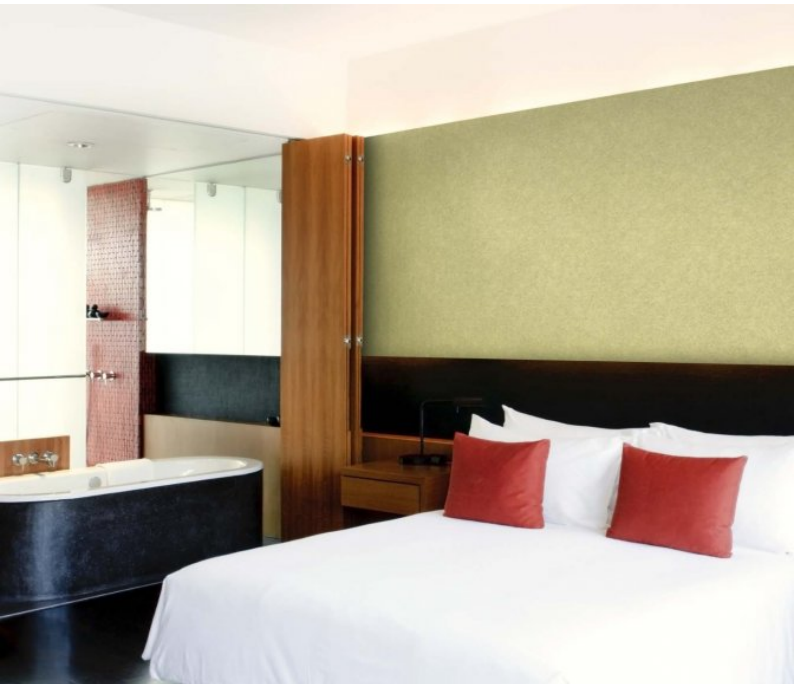

### Product Details

<b>Design:</b>	Saturn
<b>SKU:</b>	01B04
<b>Colour Description:</b>	Green
<b>Width:</b>	130 cm
<b>Length:</b>	30 m
<b>Sold By:</b>	Per linear metre
<b>Construction Type:</b>	Fabric backed Vinyl
<b>Backer:</b>	Osnaburg
<b>Weight:</b>	455gsm Type II (20oz)
<b>Fire rating:</b>	Euro Class B-s2,d0 Other Fire Certifications available include Russian GOST, Australian AS 5637.1, Chinese 8624