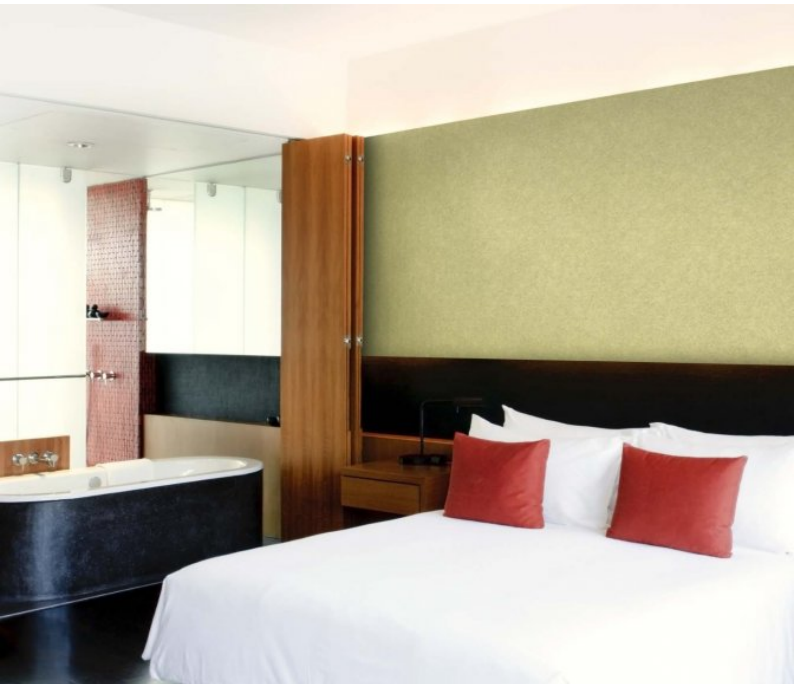

An ethereal design, Saturn is the perfect magical touch to your interior design scheme. For further information, please contact customer services on 03705 117 118.

Product Details

Design:	Saturn
SKU:	01B03
Colour Description:	Silver
Width:	130 cm
Length:	30 m
Sold By:	Per linear metre
Construction Type:	Fabric backed Vinyl
Backer:	Osnaburg
Weight:	455gsm Type II (20oz)
Fire rating:	Euro Class B-s2,d0 Other Fire Certifications available include Russian GOST, Australian AS 5637.1, Chinese 8624