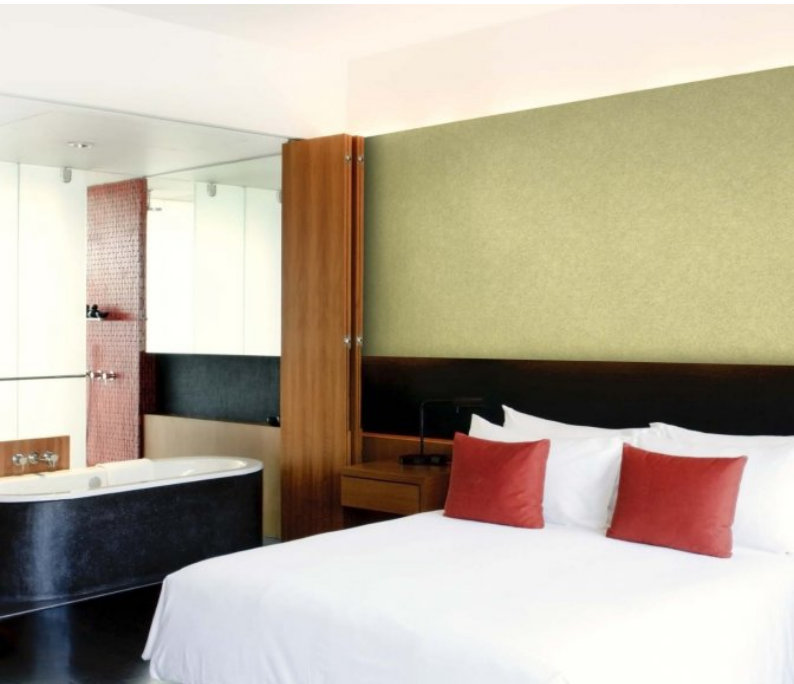

An ethereal design, Saturn is the perfect magical touch to your interior design scheme. For further information, please contact customer services on 03705 117 118.

Product Details

<b>Design:</b>	Saturn
<b>SKU:</b>	01B02
<b>Colour Description:</b>	Blue
<b>Width:</b>	130 cm
<b>Length:</b>	30 m
<b>Sold By:</b>	Per linear metre
<b>Construction Type:</b>	Fabric backed Vinyl
<b>Backer:</b>	Osnaburg
<b>Weight:</b>	455gsm Type II (20oz)
<b>Fire rating:</b>	Euro Class B-s2,d0 Other Fire Certifications available include Russian GOST, Australian AS 5637.1, Chinese 8624