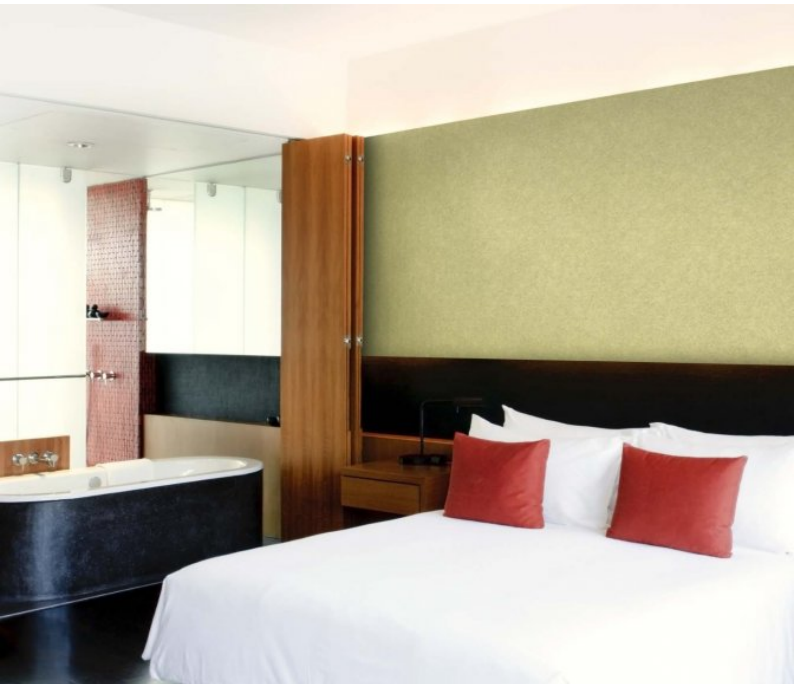

An ethereal design, Saturn is the perfect magical touch to your interior design scheme. For further information, please contact customer services on 03705 117 118.

Product Details

<b>Design:</b>	Saturn
<b>SKU:</b>	01B01
<b>Colour Description:</b>	Silver
<b>Width:</b>	130 cm
<b>Length:</b>	30 m
<b>Sold By:</b>	Per linear metre
<b>Construction Type:</b>	Fabric backed Vinyl
<b>Backer:</b>	Osnaburg
<b>Weight:</b>	455gsm Type II (20oz)
<b>Fire rating:</b>	Euro Class B-s2,d0 Other Fire Certifications available include Russian GOST, Australian AS 5637.1, Chinese 8624