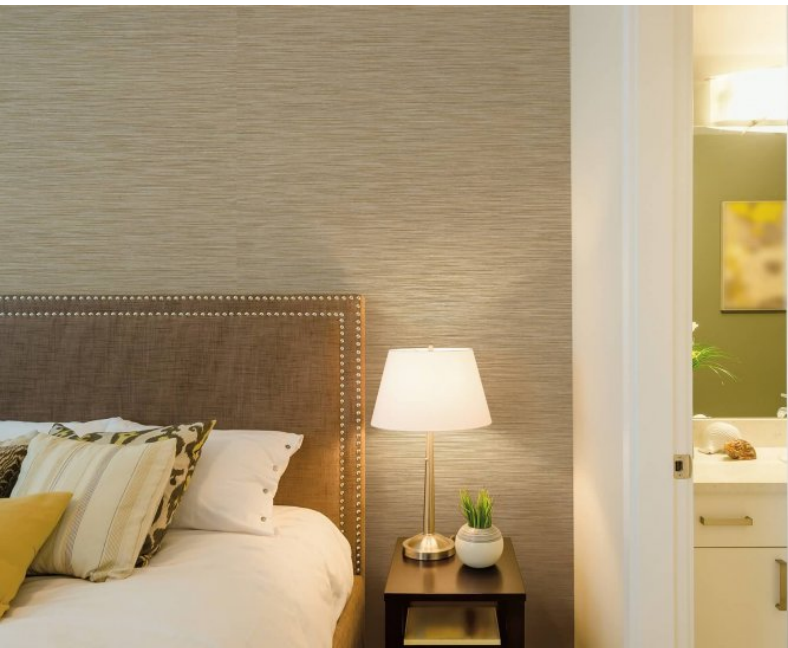

For further information please contact customer services on 03705 117 118.

Product Details

Design:	Canton
SKU:	09A61
Colour Description:	Cream
Width:	130 cm
Length:	30 m
Sold By:	Per linear metre
Construction Type:	Fabric backed Vinyl
Backer:	Non woven polyester
Weight:	455 gsm
Fire rating:	Euro Class B-s2,d0