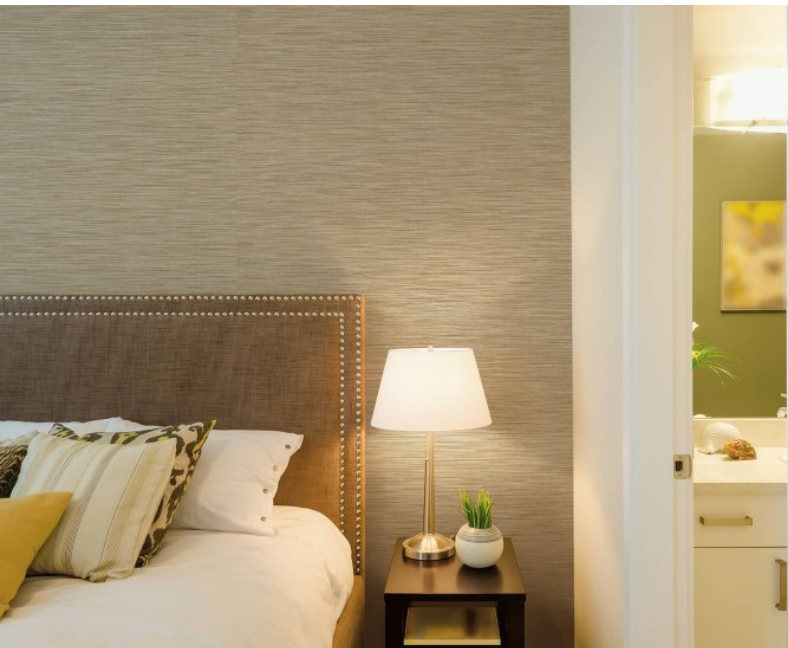

For further information please contact customer services on 03705 117 118.

Product Details

Design:	Canton
SKU:	09A58
Colour Description:	Beige
Width:	130 cm
Length:	30 m
Sold By:	Per linear metre
Construction Type:	Fabric backed Vinyl
Backer:	Non woven polyester
Weight:	455 gsm
Fire rating:	Euro Class B-s2,d0