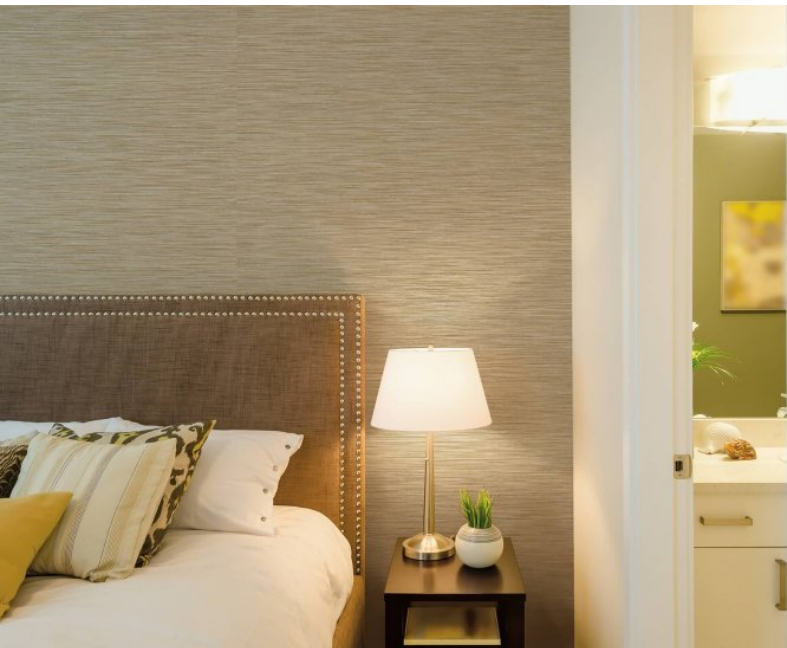

For further information please contact customer services on 03705 117 118.

Product Details

Design:	Canton
SKU:	09A49
Colour Description:	Blue
Width:	130 cm
Length:	30 m
Sold By:	Per linear metre
Construction Type:	Fabric backed Vinyl
Backer:	Non woven polyester
Weight:	455 gsm
Fire rating:	Euro Class B-s2,d0