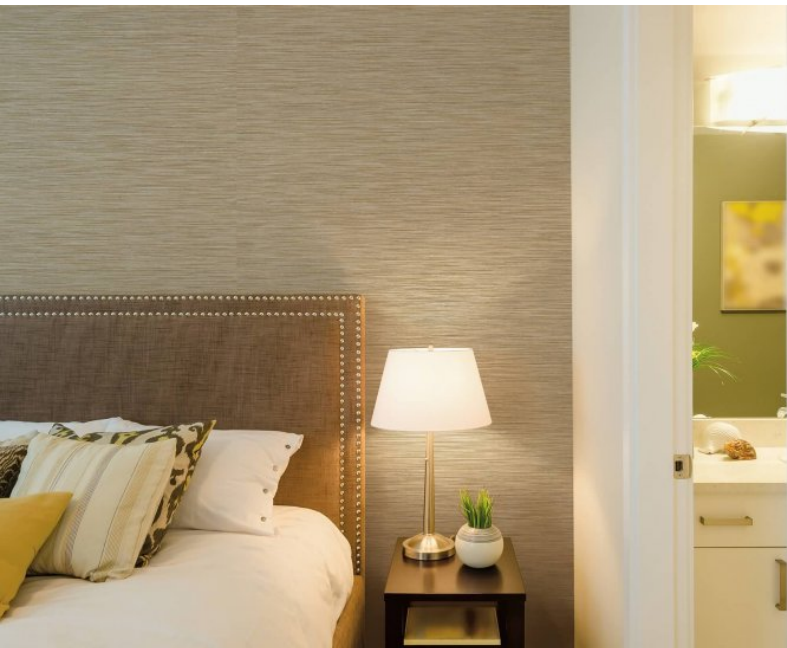

For further information please contact customer services on 03705 117 118.

Product Details

Design:	Canton
SKU:	09A48
Colour Description:	Cream
Width:	130 cm
Length:	30 m
Sold By:	Per linear metre
Construction Type:	Fabric backed Vinyl
Backer:	Non woven polyester
Weight:	455 gsm
Fire rating:	Euro Class B-s2,d0