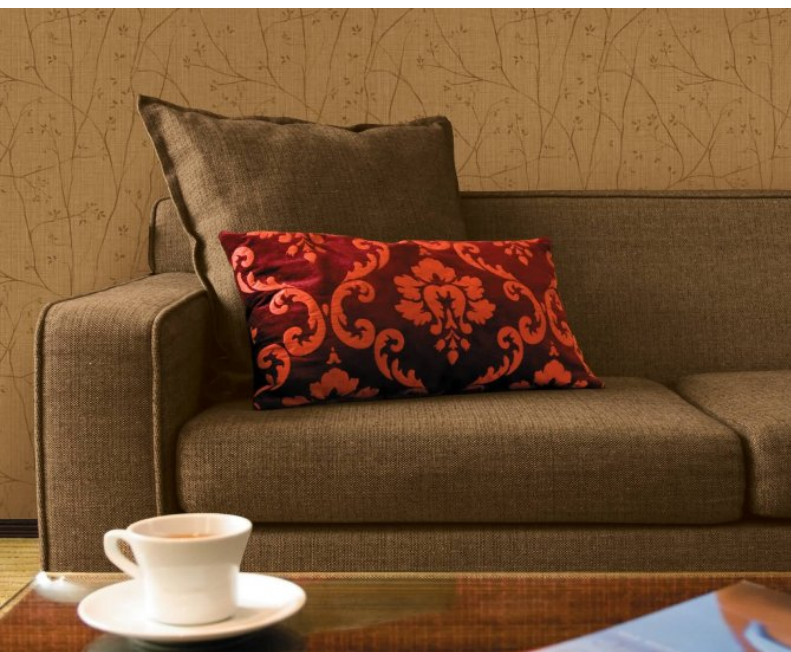

Elegant wallcoverings, interwoven with bright unforgettable florals for a refined design. For further information, please contact customer services on 03705 117 118.

Product Details

Design:	Osaka Blossom
SKU:	09A15
Colour Description:	Taupe
Width:	130 cm
Length:	0 m
Sold By:	Per linear metre
Construction Type:	Fabric backed Vinyl
Backer:	Non woven polyester
Weight:	455 gsm
Fire rating:	Euro Class B