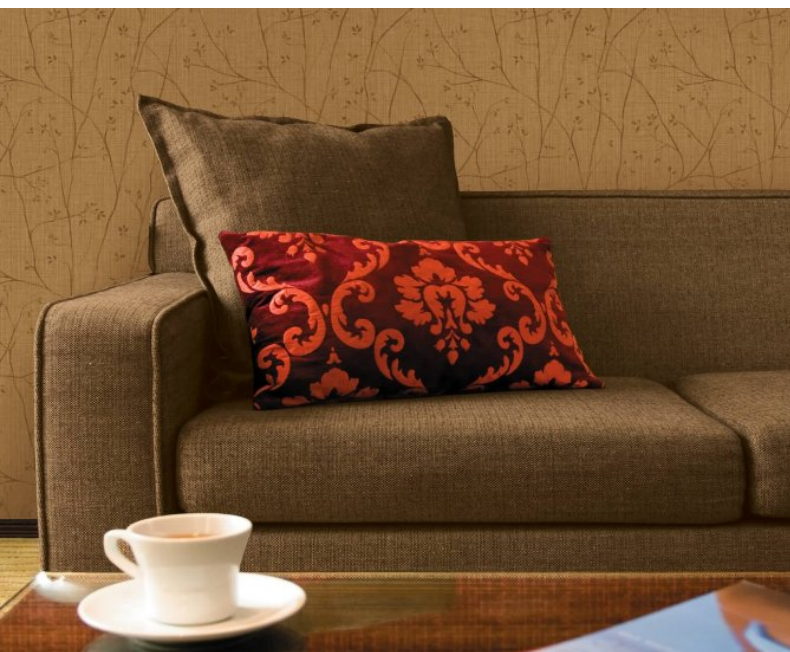

Elegant wallcoverings, interwoven with bright unforgettable florals for a refined design. For further information, please contact customer services on 03705 117 118.

Product Details

Design:	Osaka Blossom
SKU:	09A14
Colour Description:	Taupe
Width:	130 cm
Length:	0 m
Sold By:	Per linear metre
Construction Type:	Fabric backed Vinyl
Backer:	Non woven polyester
Weight:	455 gsm
Fire rating:	Euro Class B