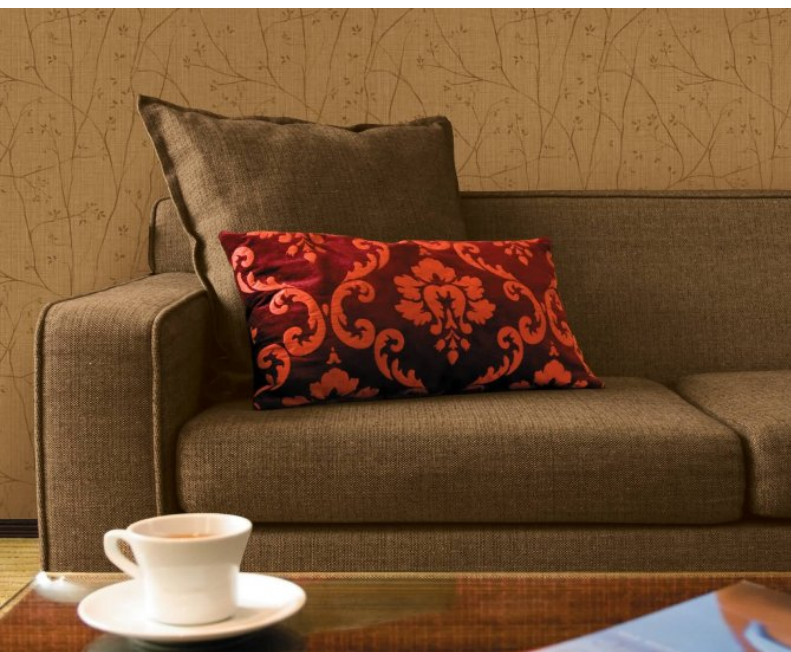

Elegant wallcoverings, interwoven with bright unforgettable florals for a refined design. For further information, please contact customer services on 03705 117 118.

Product Details

| | |
|----------------------------|---------------------|
| Design: | Osaka Blossom |
| SKU: | 09A13 |
| Colour Description: | Beige |
| Width: | 130 cm |
| Length: | 0 m |
| Sold By: | Per linear metre |
| Construction Type: | Fabric backed Vinyl |
| Backer: | Non woven polyester |
| Weight: | 455 gsm |
| Fire rating: | Euro Class B |