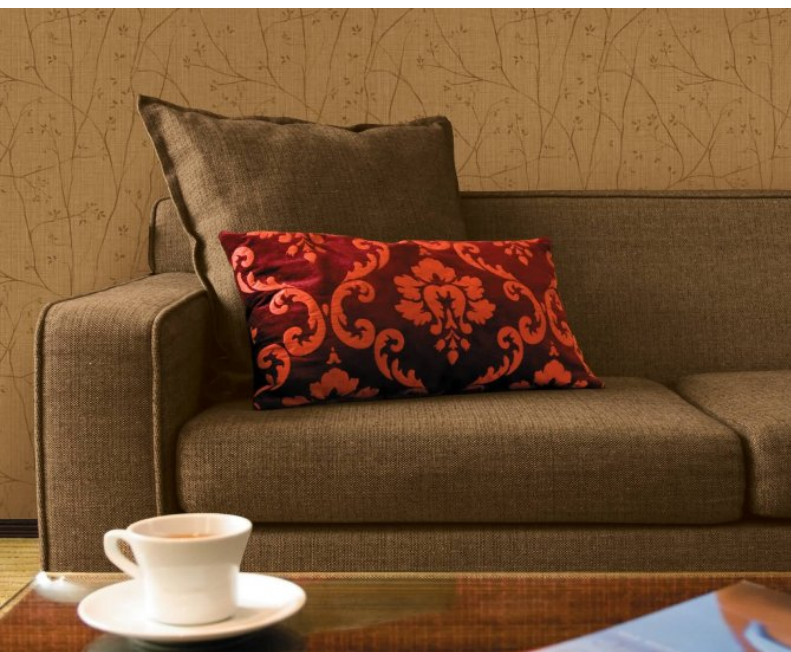

Elegant wallcoverings, interwoven with bright unforgettable florals for a refined design. For further information, please contact customer services on 03705 117 118.

Product Details

Design:	Osaka Blossom
SKU:	09A11
Colour Description:	Cream
Width:	130 cm
Length:	0 m
Sold By:	Per linear metre
Construction Type:	Fabric backed Vinyl
Backer:	Non woven polyester
Weight:	455 gsm
Fire rating:	Euro Class B