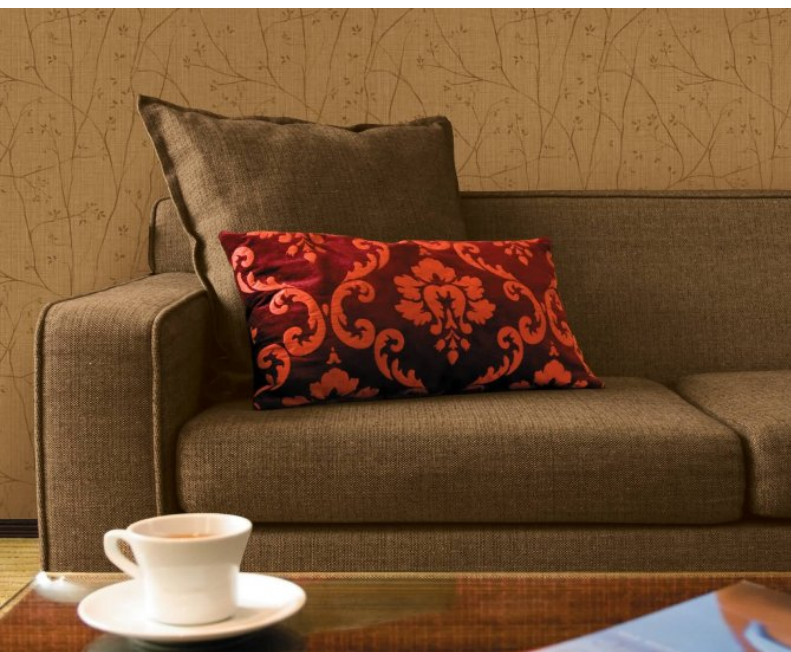

### Product Details

<b>Design:</b>	Osaka Blossom
<b>SKU:</b>	09A09
<b>Colour Description:</b>	Cream
<b>Width:</b>	130 cm
<b>Length:</b>	0 m
<b>Sold By:</b>	Per linear metre
<b>Construction Type:</b>	Fabric backed Vinyl
<b>Backer:</b>	Non woven polyester
<b>Weight:</b>	455 gsm
<b>Fire rating:</b>	Euro Class B