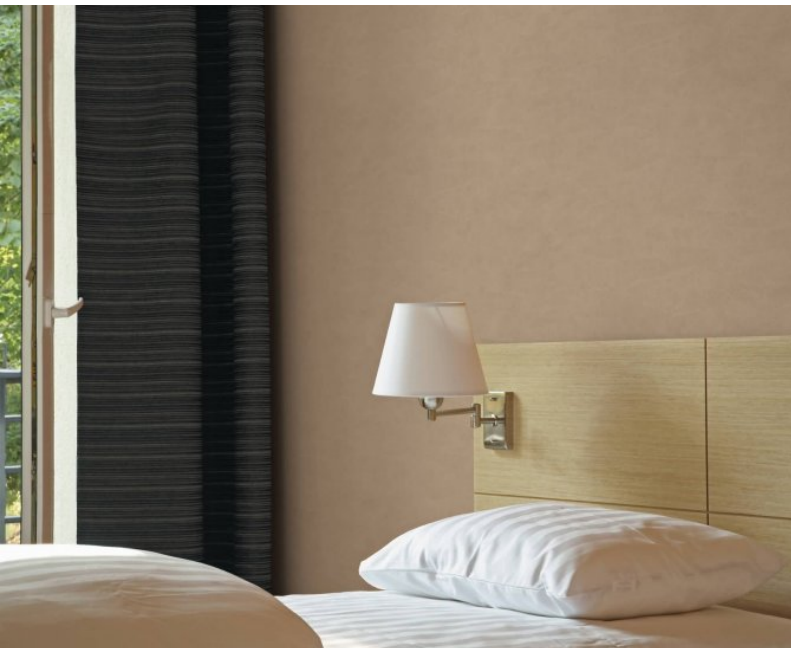

### Product Details

<b>Design:</b>	Rome
<b>SKU:</b>	P9810
<b>Colour Description:</b>	Brown
<b>Width:</b>	130 cm
<b>Length:</b>	30 m
<b>Sold By:</b>	Per linear metre
<b>Construction Type:</b>	Fabric backed Vinyl
<b>Backer:</b>	Non woven polyester
<b>Weight:</b>	410 gsm
<b>Fire rating:</b>	Euro Class B