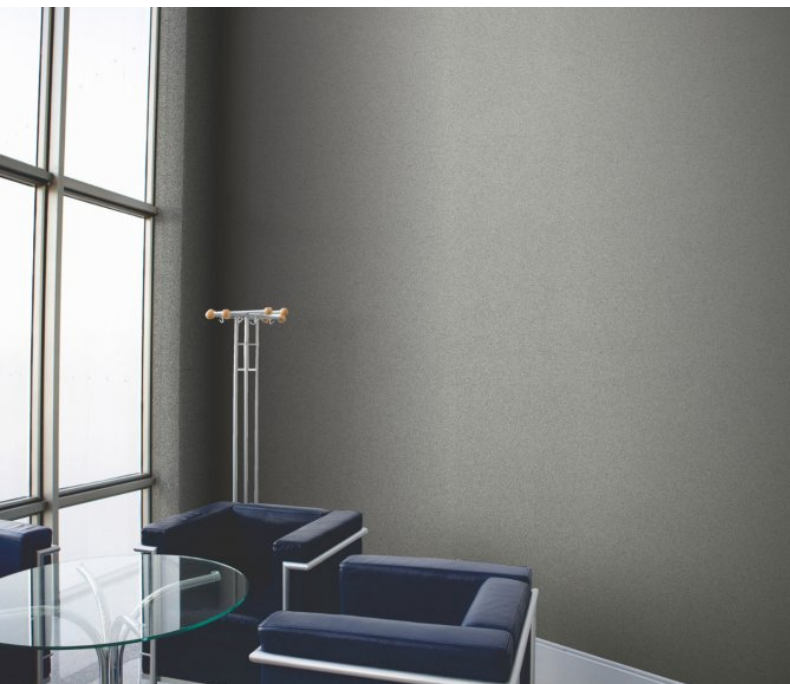

Timeless metallic finishes, for a classic design scheme. For further information, please contact customer services on 03705 117 118.

Product Details

Design:	Storm
SKU:	P9470M
Colour Description:	Grey
Width:	130 cm
Length:	30 m
Sold By:	Per linear metre
Construction Type:	Fabric backed Vinyl
Backer:	Non woven polyester
Weight:	350gsm Type I (15oz)
Fire rating:	Euro Class B-s2,d0 Other Fire Certifications available include Russian GOST, Australian AS 5637.1, Chinese 8624