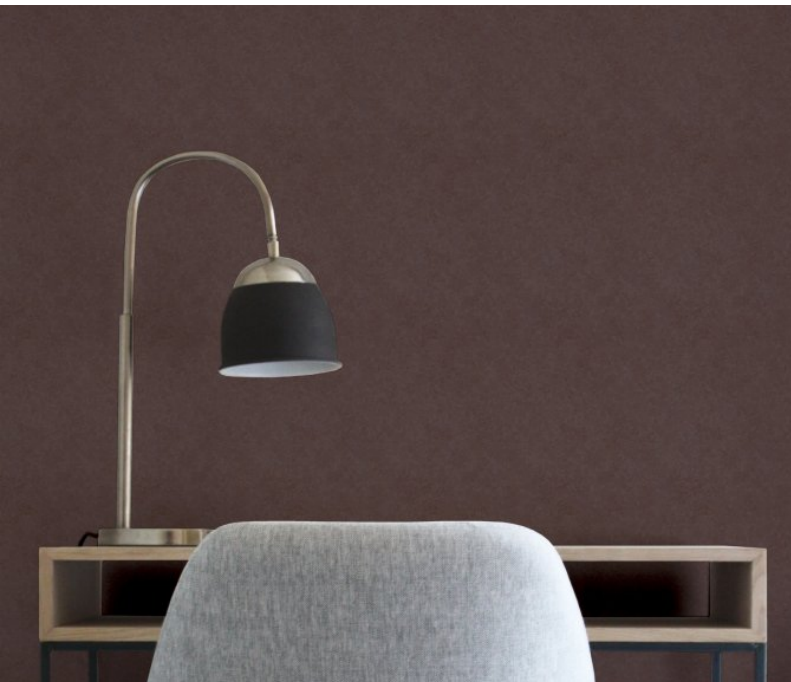

For further information please contact customer services on 03705 117 118.

Product Details

Design:	Bath
SKU:	P8676
Colour Description:	Yellow
Width:	130 cm
Length:	30 m
Sold By:	Per linear metre
Construction Type:	Fabric backed Vinyl
Backer:	Cotton Scrim
Weight:	390gsm Type I (15oz)
Fire rating:	Euro Class B-s2,d0 Other Fire Certifications available include Russian GOST, Australian AS 5637.1, Chinese 8624