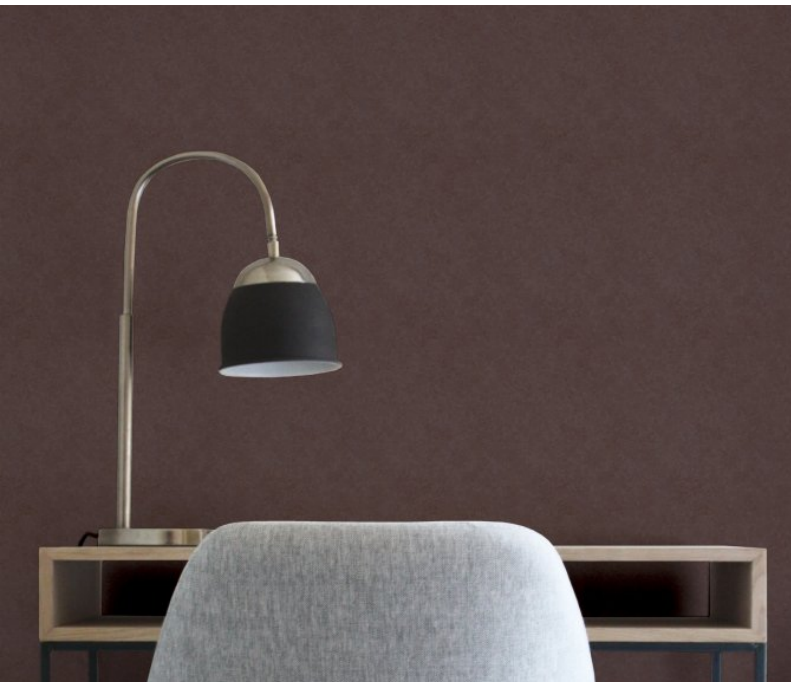

### Product Details

|                            |   |
|----------------------------|---|
| <b>Design:</b>             | Bath  |
| <b>SKU:</b>                | P8664   |
| <b>Colour Description:</b> | Brown   |
| <b>Width:</b>              | 130 cm  |
| <b>Length:</b>             | 30 m  |
| <b>Sold By:</b>            | Per linear metre  |
| <b>Construction Type:</b>  | Fabric backed Vinyl   |
| <b>Backer:</b>             | Cotton Scrim  |
| <b>Weight:</b>             | 390gsm Type I (15oz)  |
| <b>Fire rating:</b>        | Euro Class B-s2,d0 Other Fire Certifications available include Russian GOST, Australian AS 5637.1, Chinese 8624 |