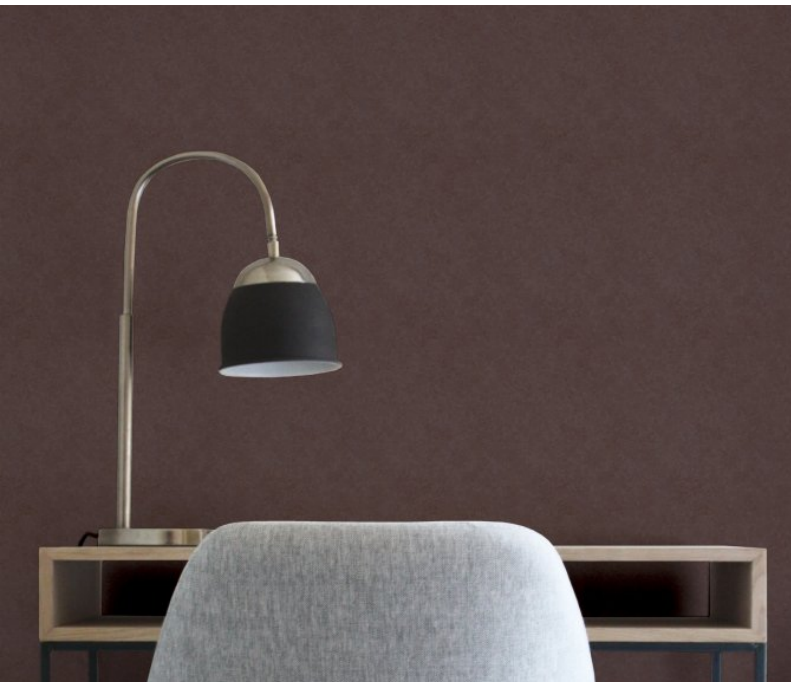

### Product Details

<b>Design:</b>	Bath
<b>SKU:</b>	P8658
<b>Colour Description:</b>	Yellow
<b>Width:</b>	130 cm
<b>Length:</b>	30 m
<b>Sold By:</b>	Per linear metre
<b>Construction Type:</b>	Fabric backed Vinyl
<b>Backer:</b>	Cotton Scrim
<b>Weight:</b>	390gsm Type I (15oz)
<b>Fire rating:</b>	Euro Class B-s2,d0 Other Fire Certifications available include Russian GOST, Australian AS 5637.1, Chinese 8624