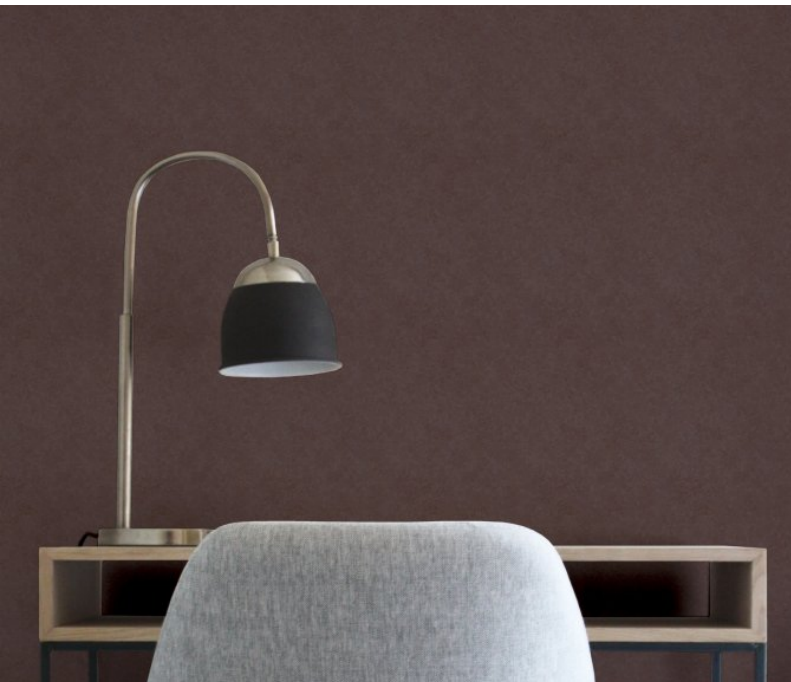

### Product Details

<b>Design:</b>	Bath
<b>SKU:</b>	P8655
<b>Colour Description:</b>	Yellow
<b>Width:</b>	130 cm
<b>Length:</b>	30 m
<b>Sold By:</b>	Per linear metre
<b>Construction Type:</b>	Fabric backed Vinyl
<b>Backer:</b>	Cotton Scrim
<b>Weight:</b>	390gsm Type I (15oz)
<b>Fire rating:</b>	Euro Class B-s2,d0 Other Fire Certifications available include Russian GOST, Australian AS 5637.1, Chinese 8624