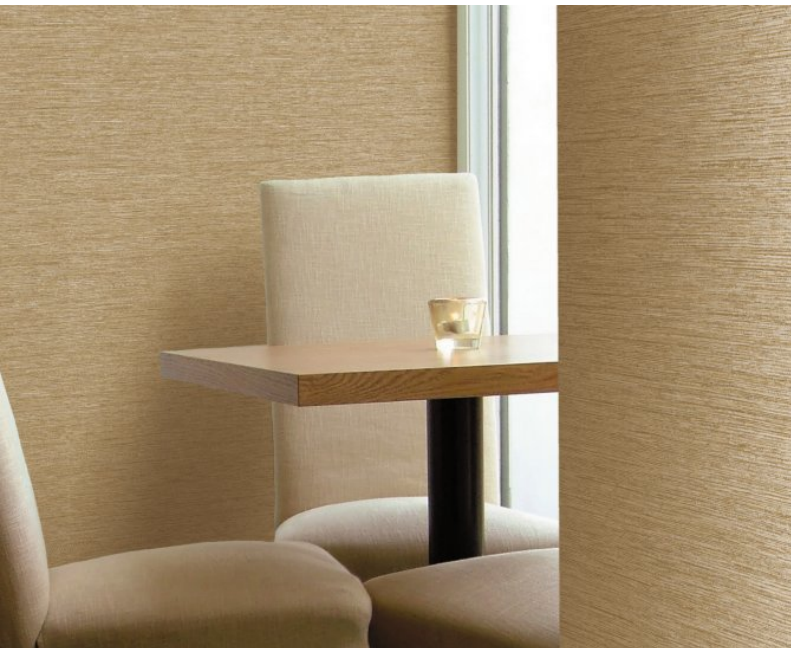

For further information please contact customer services on 03705 117 118.

Product Details

| | |
|----------------------------|---------------------|
| Design: | Khotan |
| SKU: | P8493 |
| Colour Description: | Taupe |
| Width: | 130 cm |
| Length: | 30 m |
| Sold By: | Per linear metre |
| Construction Type: | Fabric backed Vinyl |
| Backer: | Non woven polyester |
| Weight: | 410 gsm |
| Fire rating: | Euro Class B |