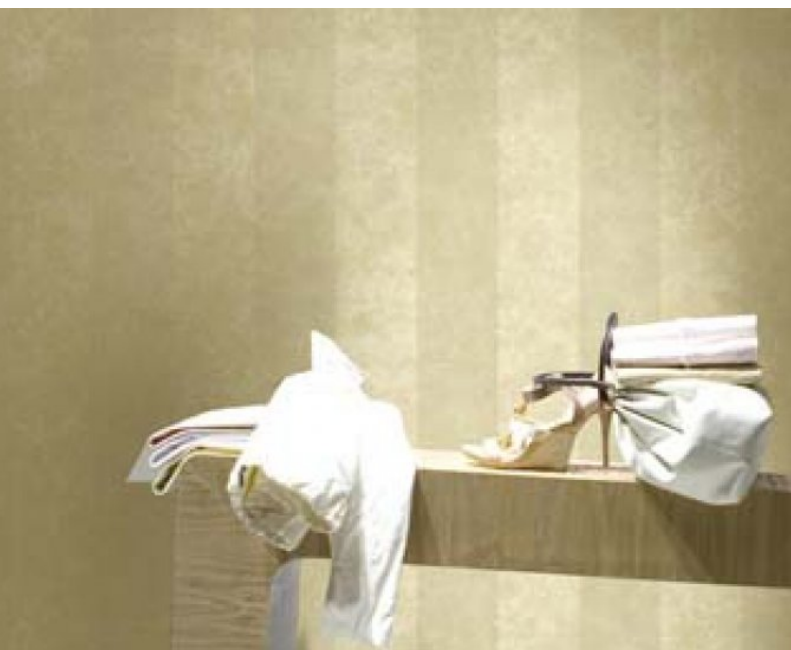

Sophisticated two-toned wallcoverings. Celeste Stripe is a dramatic addition to a modern design. For further information, please contact customer services on 03705 117 118.

Product Details

Design:	Celeste Stripe
SKU:	02S32
Colour Description:	Taupe
Width:	127 cm
Length:	30 m
Sold By:	Per linear metre
Construction Type:	Fabric backed Vinyl
Backer:	Non woven polyester
Weight:	455 gsm
Fire rating:	Euro Class B

CE COMPLIANT

CONTAINS BIOCIDES

Hanging Information

Pattern Repeat:	0cm
Pattern Offset:	0cm
Pattern Overlap:	8cm
Recommended Adhesive:	Murabond Heavy. On dry lining use Murabond Easy Strip. On sealed surfaces use Murabond Sealed Surface Adhesive. For other surfaces contact Customer Services on 03705 117 118.