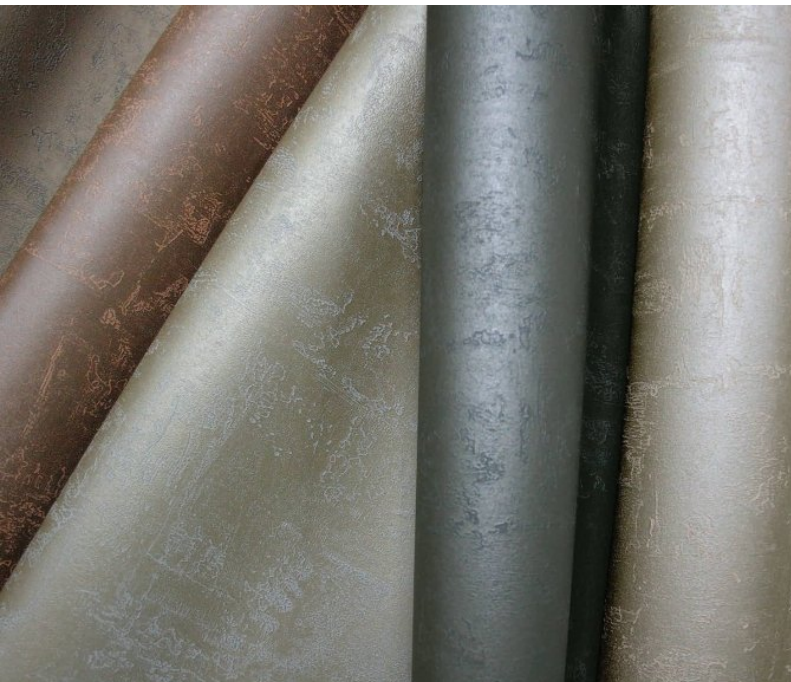

### Product Details

<b>Design:</b>	Palermo
<b>SKU:</b>	02A92
<b>Colour Description:</b>	brown
<b>Width:</b>	130 cm
<b>Length:</b>	30m
<b>Sold By:</b>	Per linear metre
<b>Construction Type:</b>	Fabric backed Vinyl
<b>Backer:</b>	Non woven polyester
<b>Weight:</b>	410gsm Type I (18oz)
<b>Fire rating:</b>	Euro Class B-s2,d0 Other Fire Certifications available include Russian GOST, Australian AS 5637.1, Chinese 8624

**AVAILABLE COLOURWAYS IN THIS DESIGN**

To view the full range of colourways available in this design, please search 'Palermo' using the search function tool on the Muraspec website.

OVERLAP & TRIM

BY REVERSE HANGING