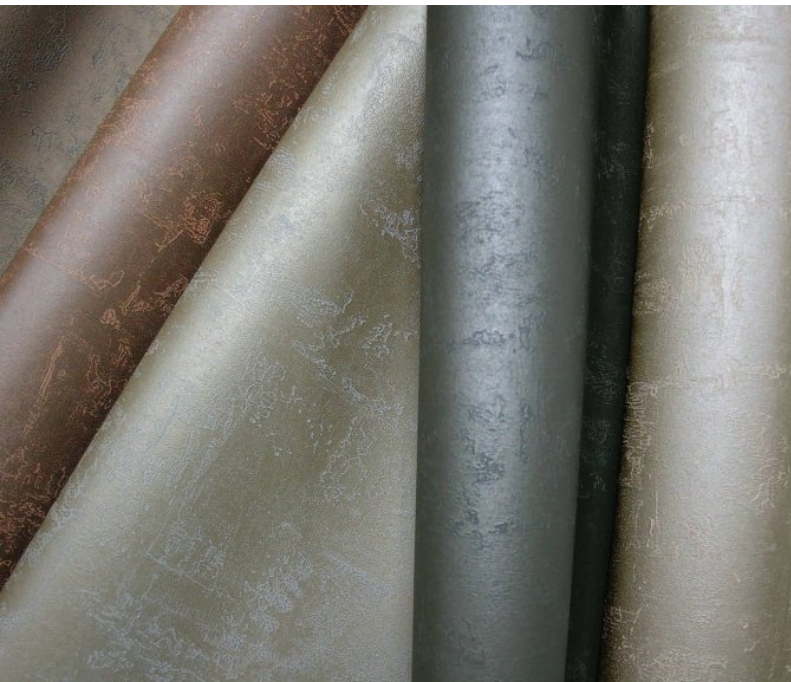

### Product Details

<b>Design:</b>	Palermo
<b>SKU:</b>	02A91
<b>Colour Description:</b>	Brown
<b>Width:</b>	130 cm
<b>Length:</b>	30m
<b>Sold By:</b>	Per linear metre
<b>Construction Type:</b>	Fabric backed Vinyl
<b>Backer:</b>	Non woven polyester
<b>Weight:</b>	410gsm Type I (18oz)
<b>Fire rating:</b>	Euro Class B-s2,d0 Other Fire Certifications available include Russian GOST, Australian AS 5637.1, Chinese 8624

**AVAILABLE COLOURWAYS IN THIS DESIGN**

To view the full range of colourways available in this design, please search 'Palermo' using the search function tool on the Muraspec website.

OVERLAP & TRIM

BY REVERSE HANGING