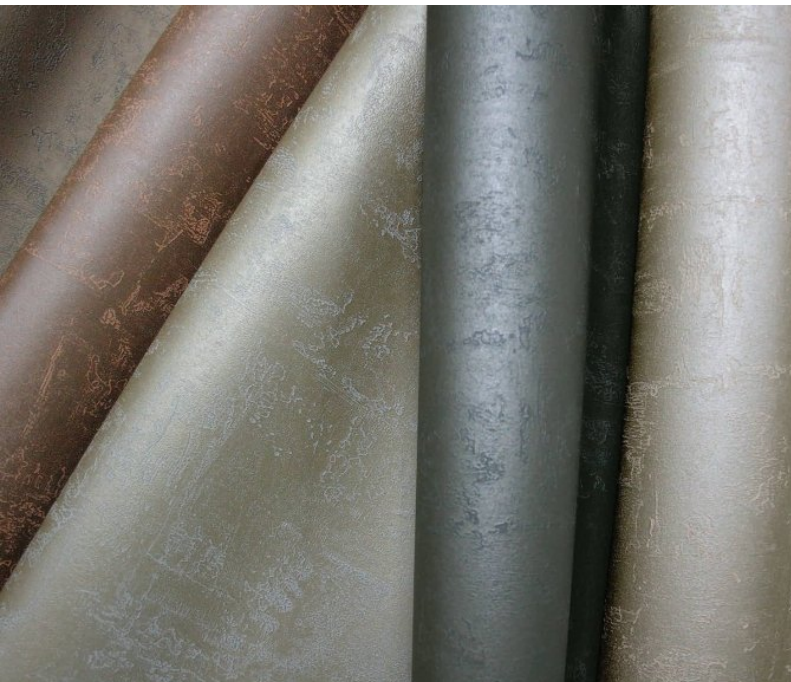

### Product Details

<b>Design:</b>	Palermo
<b>SKU:</b>	02A86
<b>Colour Description:</b>	Brown
<b>Width:</b>	130 cm
<b>Length:</b>	30m
<b>Sold By:</b>	Per linear metre
<b>Construction Type:</b>	Fabric backed Vinyl
<b>Backer:</b>	Non woven polyester
<b>Weight:</b>	410gsm Type I (18oz)
<b>Fire rating:</b>	Euro Class B-s2,d0 Other Fire Certifications available include Russian GOST, Australian AS 5637.1, Chinese 8624

**AVAILABLE COLOURWAYS IN THIS DESIGN**

To view the full range of colourways available in this design, please search 'Palermo' using the search function tool on the Muraspec website.

OVERLAP & TRIM

BY REVERSE HANGING