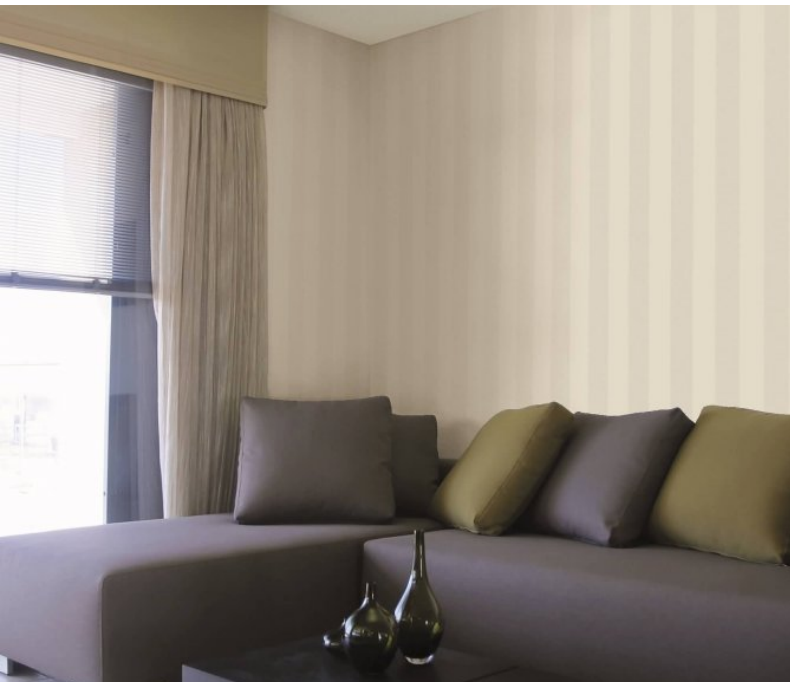

For further information please contact customer services on 03705 117 118.

Product Details

Design:	Pearl Stripe
SKU:	P2148
Colour Description:	Cream
Width:	130 cm
Length:	30m
Sold By:	Per linear metre
Construction Type:	Fabric backed Vinyl
Backer:	Non woven polyester
Weight:	410gsm Type I (18oz)
Fire rating:	Euro Class B-s2,d0 Other Fire Certifications available include Russian GOST, Australian AS 5637.1, Chinese 8624