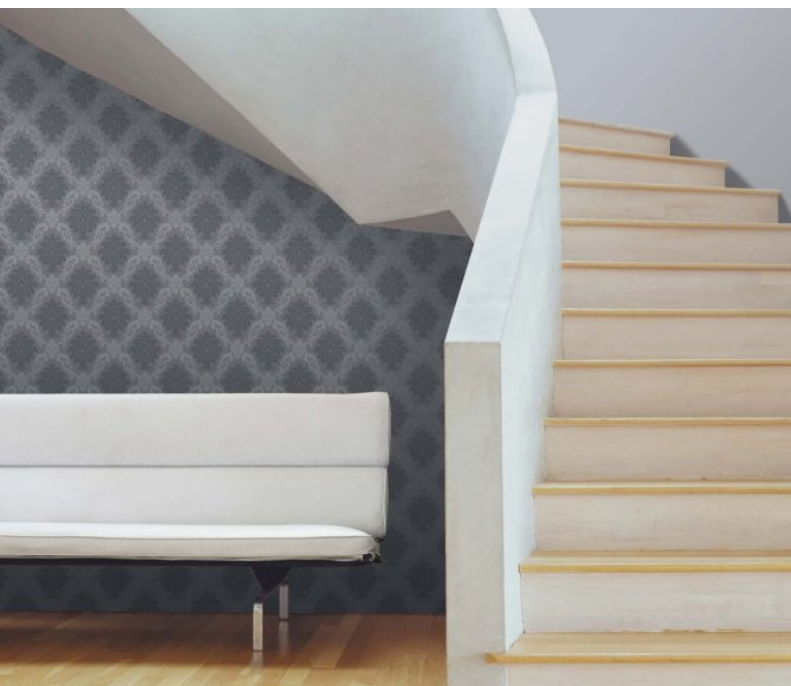

### Product Details

<b>Design:</b>	Hampton
<b>SKU:</b>	P1465
<b>Colour Description:</b>	Blue
<b>Width:</b>	52 cm
<b>Length:</b>	10.05 m
<b>Sold By:</b>	Roll
<b>Construction Type:</b>	Fabric backed Vinyl
<b>Backer:</b>	Non woven polyester
<b>Weight:</b>	350gsm Type I (15oz)
<b>Fire rating:</b>	Euro Class B-s2,d0 Other Fire Certifications available include Russian GOST, Australian AS 5637.1, Chinese 8624