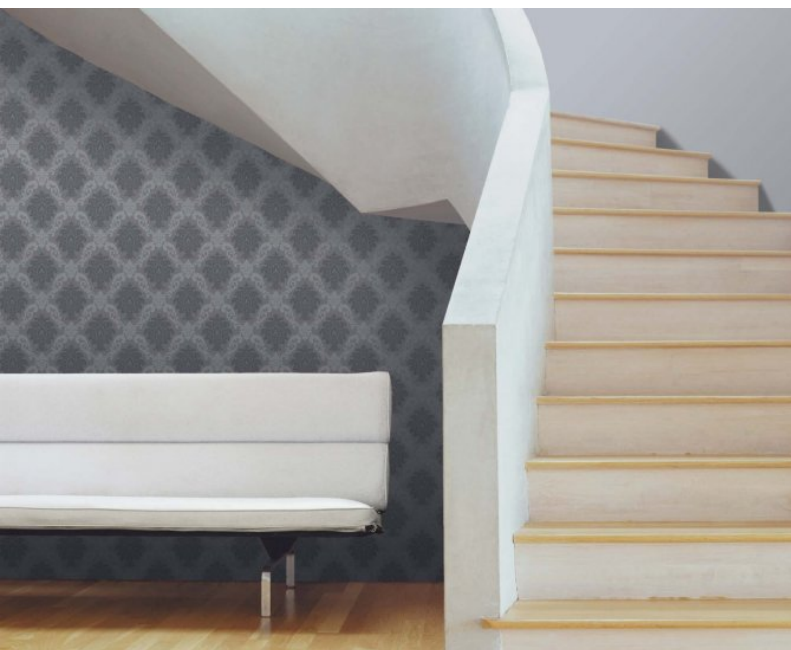

### Product Details

<b>Design:</b>	Hampton
<b>SKU:</b>	P1465
<b>Colour Description:</b>	Blue
<b>Width:</b>	52 cm
<b>Length:</b>	10.05 m
<b>Sold By:</b>	Roll
<b>Construction Type:</b>	Fabric backed Vinyl
<b>Backer:</b>	Non woven polyester
<b>Weight:</b>	350 gsm
<b>Fire rating:</b>	Euro Class B