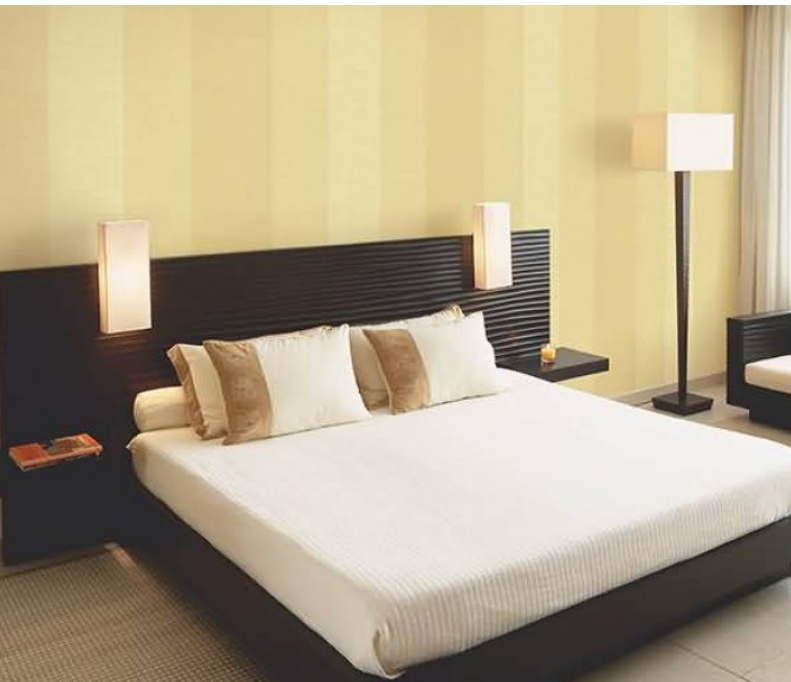

For further information please contact customer services on 03705 117 118.

Product Details

<b>Design:</b>	Rohan Stripe
<b>SKU:</b>	02A21
<b>Colour Description:</b>	Cream
<b>Width:</b>	130 cm
<b>Length:</b>	30 m
<b>Sold By:</b>	Per linear metre
<b>Construction Type:</b>	Fabric backed Vinyl
<b>Backer:</b>	Non woven polyester
<b>Weight:</b>	360gsm Type I (15oz)
<b>Fire rating:</b>	Euro Class B-s2,d0 Other Fire Certifications available include Russian GOST, Australian AS 5637.1, Chinese 8624