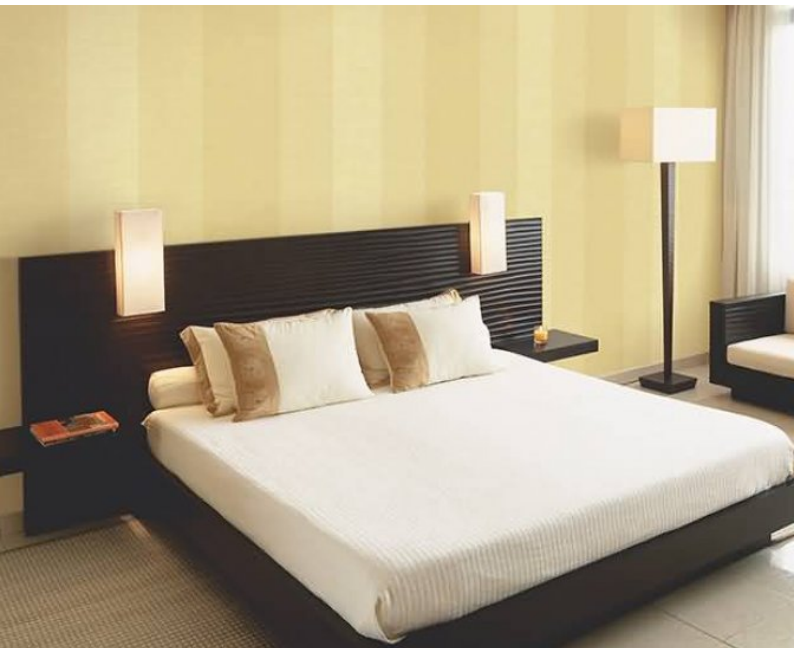

For further information please contact customer services on 03705 117 118.

Product Details

Design:	Rohan Stripe
SKU:	02A21
Colour Description:	Cream
Width:	130 cm
Length:	30 m
Sold By:	Per linear metre
Construction Type:	Fabric backed Vinyl
Backer:	Non woven polyester
Weight:	360 gsm
Fire rating:	Euro Class B-s2,d0